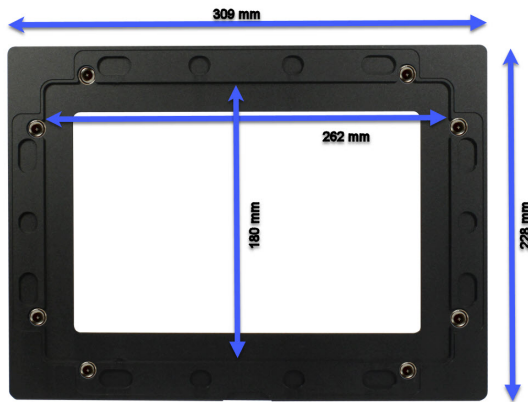

#### EAN CODE

Single bezel in silver, narrow for optional mounting frame (195007).  
Cover resting, flush with frame and wall. Magnets screwable recessed in bezel, not protruding.

The new high-quality aluminum panels have been completely redesigned and are now flush with the mounting frame. This ensures an almost flush wall closure. The distance between the bezel and the touchscreen has been reduced to a minimum, making it easier to operate in the peripheral areas.

## Additional Images

## Accessories

Part No.	Name
198301	VESA Standfuß Halterung höhenverstellbar für Tablet, Display
198302	VESA Standfuß Halterung höhenverstellbar für Tablet, Display
104257	VESA Wandhalterung Flepo - omicron-1 für Tablet, Monitore
104258	VESA Wandhalterung Flepo - omicron-2 für Tablet, Monitore
146334	VESA wall mount for tablet, monitors very flat with securing
149144	VESA Adapterplatte Mini-PC an VESA Monitor-Halterung
161472	VESA Desktop Standfuß Halterung Flex für Tablet, Display, Mo
174452	VESA desktop stand mount Flex for tablet
195007	ALLNET Touch Display Tablet 10 Zoll zbh. Wandmontage Einbaurahmen für Unterputz/Hohlraum aufliegend