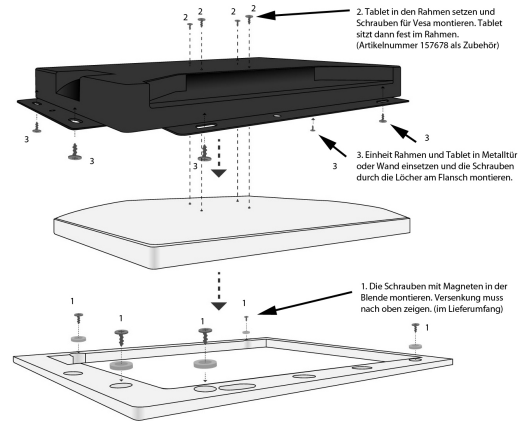

#### EAN CODE

Single bezel in silver, narrow for optional mounting frame (195007).  
Cover resting, flush with frame and wall. Magnets screwable recessed in bezel, not protruding.

The new high-quality aluminum panels have been completely redesigned and are now flush with the mounting frame. This ensures an almost flush wall closure. The distance between the bezel and the touchscreen has been reduced to a minimum, making it easier to operate in the peripheral areas.

## Accessories

Part No.	Name
198301	VESA Standfuß Halterung höhenverstellbar für Tablet, Display
198302	VESA Standfuß Halterung höhenverstellbar für Tablet, Display
104257	VESA Wandhalterung Flepo - omicron-1 für Tablet, Monitore
104258	VESA Wandhalterung Flepo - omicron-2 für Tablet, Monitore
146334	VESA wall mount for tablet, monitors very flat with securing
149144	VESA Adapterplatte Mini-PC an VESA Monitor-Halterung
161472	VESA Desktop Standfuß Halterung Flex für Tablet, Display, Mo
174452	VESA desktop stand mount Flex for tablet
195007	ALLNET Touch Display Tablet 10 Zoll zbh. Wandmontage Einbaurahmen für Unterputz/Hohlraum aufliegend