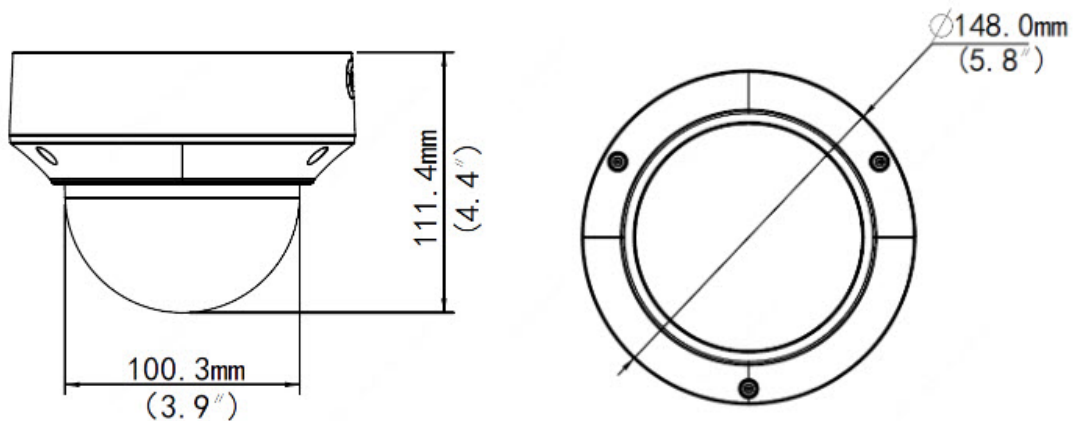

Key Features

Dimensions

Links zu direkten Streams siehe

=
<https://service.allnet.de/index.php?/Knowledgebase/Article/View/347/0/ipcamera--link-fr-den-direkten-stream---all-cam24xx>

Technical Details:

ALL-CAM2495v3-LVEFN					
Camera					
Sensor	1/2.7", 5.0 megapixel, progressive scan, CMOS				
Lens	2.7~13.5mm@F1.2, AF automatic focusing and motorized zoom lens				
Iris	Auto aperture				
DORI Distance	Lens (mm)	Detect (m)	Observe (m)	Recognize (m)	Identify (m)
	2.7	70.9(232.5ft)	28.4(93.0ft)	14.2(46.5ft)	7.1(23.3ft)

General	
Power	DC12V(±25%), PoE(IEEE 802.3af)
	Power consumption: Max 8W
	Support overcurrent protection, Input short circuit protection
Dimensions (Ø x H)	148.0 x 111.4mm (5.8" x 4.4")
Weight	0.93kg(2.05lb)
Working Environment	-30°C ~ 60°C (-22°F ~ 140°F), Humidity: 95% RH (non-condensing)
Storage Environment	-40°C ~ 70°C (-40°F ~ 158°F), Humidity: 95% RH (non-condensing)
Surge protection	6KV
Vandal Resistant	IK10
Ingress Protection	IP67