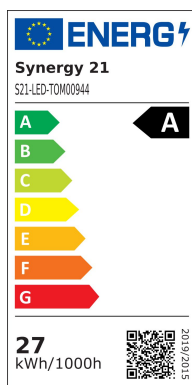

## Synergy 21 LED Prometheus IP68 power supply V2

kwh/1000h:	27,00
Lumens:	1920
Watt:	24,0
Nominal Service Life:	35000 Std.
Switching Cycles:	50000
Opt. Ambient Temperature.:	25 °C

Power supply unit (constant current source) for single-colour Prometheus V1 and V2

Input: 170-250V, 50/60Hz (cable length 180cm)  
Output: 350mA, 40-85V, 28W max (cable length 100cm)  
Size 200x22x19mm

## Attributes

Attribute	Value
Ampere:	0.35
Grösse:	200*22*19
Weight:	0.661 Kg
Warranty:	60.00 Months