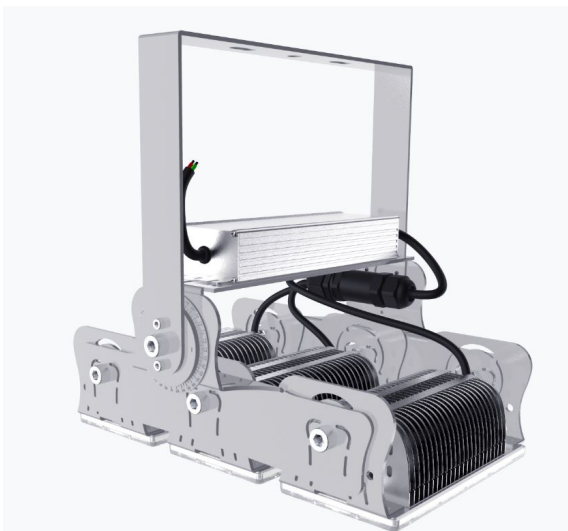

Synergy 21 LED object/stadium spotlight Hyperion 300W IP65 cw

kwh/1000h:	300,00
Lumens:	48000
Watt:	300,0
Nominal Service Life:	35000 Std.
Switching Cycles:	50000
Opt. Ambient Temperature.:	25 °C

Operating voltage: AC 90-305V, 50/60Hz
Watt: 300W (Also available with 180W on request.)
LED: 144pcs Lumileds
Power supply unit: MeanWell
Beam angle: Lens 60°, light heads variably adjustable (swivelling and tilting)
Beam angles of 10°, 30°, 90° or 120° also available on request.
Lenses can also be exchanged. Interchangeable lenses with 30°, 60°, 90° and 120° available
Lumen: 48,000lm
Efficiency: 160Lm/Watt
Light colour: 5600K
CRI: Ra>70
Dimmable: no (Dimmable models such as DALI or 0-10V on request)
Housing: Aluminium
Operating temperature: -40°C to +60°C
Protection class: IP65
Dimensions: 410*340*230mm

Energy efficiency class: A++
kWh/1000h: 300

The connection of electrical components and systems may only be carried out by only be carried out by qualified specialists!

Attributes

Attribute	Value
Abstrahlwinkel:	60
CRI:	>80
Dimmbar:	nein
Grösse:	410*340*230
LED - Gehäusefarbe:	silber
LED - Gehäusematerial:	Aluminium
Lichtfarbe:	kaltweiß
Lichtfarbe in Kelvin:	6500
Lumen:	48000
Schutzklasse:	IP65
Volt:	230
Weight:	6.7 Kg
Warranty:	60.00 Months

Additional Images

Accessories

Part No.	Name
148726	Synergy 21 - Waterproof connector 1:1
148727	Synergy 21 - Waterproof connector 1:2
148730	Synergy 21 - Waterproof connector box 3 ports
148729	Synergy 21 - Waterproof connector box 3 ports transparent
148728	Synergy 21 - Waterproof connector box 4 ports
147265	Netz Kabel 230V Schutzkontakt CEE7(Stecker)->Open End mit Adernendhülsen, 1,8m,Black

Part No.	Name
178595	Synergy 21 LED object/stadium spotlight Hyperion with lens 30°
178641	Synergy 21 LED object/stadium spotlight Hyperion with lens 60°
178642	Synergy 21 LED object/stadium spotlight Hyperion with 90° lens
178643	Synergy 21 LED object/stadium spotlight Hyperion with 120° lens