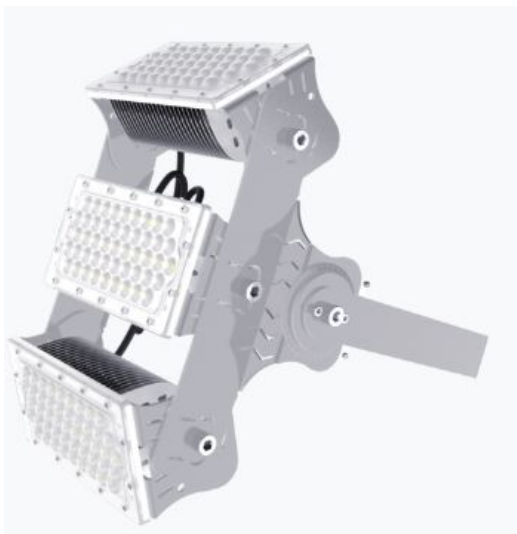

Synergy 21 LED object/stadium spotlight Hyperion 300W IP65 cw

kwh/1000h:	300,00
Lumens:	48000
Watt:	300,0
Nominal Service Life:	35000 Std.
Switching Cycles:	50000
Opt. Ambient Temperature.:	25 °C

Operating voltage: AC 90-305V, 50/60Hz
Watt: 300W (Also available with 180W on request.)
LED: 144pcs Lumileds
Power supply unit: MeanWell
Beam angle: Lens 60°, light heads variably adjustable (swivelling and tilting)
Beam angles of 10°, 30°, 90° or 120° also available on request.
Lenses can also be exchanged. Interchangeable lenses with 30°, 60°, 90° and 120° available
Lumen: 48,000lm
Efficiency: 160Lm/Watt
Light colour: 5600K
CRI: Ra>70
Dimmable: no (Dimmable models such as DALI or 0-10V on request)
Housing: Aluminium
Operating temperature: -40°C to +60°C
Protection class: IP65
Dimensions: 410*340*230mm

Energy efficiency class: A++
kWh/1000h: 300

The connection of electrical components and systems may only be carried out by only be carried out by qualified specialists!

Attributes

Attribute	Value
Abstrahlwinkel:	60
CRI:	>80
Dimmbar:	nein
Grösse:	410*340*230
LED - Gehäusefarbe:	silber
LED - Gehäusematerial:	Aluminium
Lichtfarbe:	kaltweiß
Lichtfarbe in Kelvin:	6500
Lumen:	48000
Schutzklasse:	IP65
Volt:	230
Weight:	6.7 Kg
Warranty:	60.00 Months

Additional Images

Accessories

Part No.	Name
148726	Synergy 21 - Waterproof connector 1:1
148727	Synergy 21 - Waterproof connector 1:2
148730	Synergy 21 - Waterproof connector box 3 ports
148729	Synergy 21 - Waterproof connector box 3 ports transparent
148728	Synergy 21 - Waterproof connector box 4 ports
147265	Netz Kabel 230V Schutzkontakt CEE7(Stecker)->Open End mit Adernendhülsen, 1,8m,Black

Part No.	Name
178595	Synergy 21 LED object/stadium spotlight Hyperion with lens 30°
178641	Synergy 21 LED object/stadium spotlight Hyperion with lens 60°
178642	Synergy 21 LED object/stadium spotlight Hyperion with 90° lens
178643	Synergy 21 LED object/stadium spotlight Hyperion with 120° lens