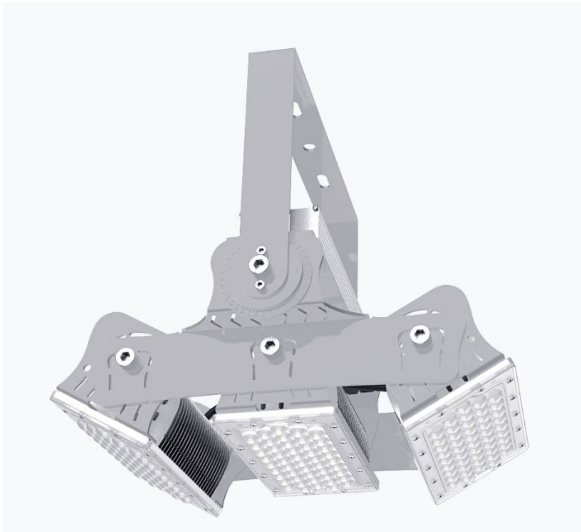

Synergy 21 LED object/stadium spotlight Hyperion 300W IP65 cw

kwh/1000h:	300,00
Lumens:	48000
Watt:	300,0
Nominal Service Life:	35000 Std.
Switching Cycles:	50000
Opt. Ambient Temperature.:	25 °C

Operating voltage: AC 90-305V, 50/60Hz
Watt: 300W (Also available with 180W on request.)
LED: 144pcs Lumileds
Power supply unit: MeanWell
Beam angle: Lens 60°, light heads variably adjustable (swivelling and tilting)
Beam angles of 10°, 30°, 90° or 120° also available on request.
Lenses can also be exchanged. Interchangeable lenses with 30°, 60°, 90° and 120° available
Lumen: 48,000lm
Efficiency: 160Lm/Watt
Light colour: 5600K
CRI: Ra>70
Dimmable: no (Dimmable models such as DALI or 0-10V on request)
Housing: Aluminium
Operating temperature: -40°C to +60°C
Protection class: IP65
Dimensions: 410*340*230mm

Energy efficiency class: A++
kWh/1000h: 300

The connection of electrical components and systems may only be carried out by only be carried out by qualified specialists!

Attributes

Attribute	Value
Abstrahlwinkel:	60
CRI:	>80
Dimmbar:	nein
Grösse:	410*340*230
LED - Gehäusefarbe:	silber
LED - Gehäusematerial:	Aluminium
Lichtfarbe:	kaltweiß
Lichtfarbe in Kelvin:	6500
Lumen:	48000
Schutzklasse:	IP65
Volt:	230
Weight:	6.7 Kg
Warranty:	60.00 Months

Additional Images

Accessories

Part No.	Name
148726	Synergy 21 - Waterproof connector 1:1
148727	Synergy 21 - Waterproof connector 1:2
148730	Synergy 21 - Waterproof connector box 3 ports
148729	Synergy 21 - Waterproof connector box 3 ports transparent
148728	Synergy 21 - Waterproof connector box 4 ports
147265	Netz Kabel 230V Schutzkontakt CEE7(Stecker)->Open End mit Adernendhülsen, 1,8m,Black

Part No.	Name
178595	Synergy 21 LED object/stadium spotlight Hyperion with lens 30°
178641	Synergy 21 LED object/stadium spotlight Hyperion with lens 60°
178642	Synergy 21 LED object/stadium spotlight Hyperion with 90° lens
178643	Synergy 21 LED object/stadium spotlight Hyperion with 120° lens