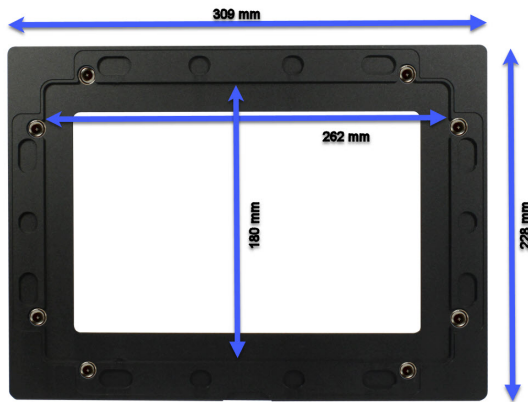

#### EAN CODE

Single bezel in silver, wide for optional mounting frame (195007).  
Cover resting, flush with frame and wall. Magnets screwable recessed in bezel, not protruding.

The new high-quality aluminum panels have been completely redesigned and are now flush with the mounting frame. This ensures an almost flush wall closure. The distance between the bezel and the touchscreen has been reduced to a minimum, making it easier to operate in the peripheral areas.

## Additional Images

## Accessories

Part No.	Name
198301	VESA Standfuß Halterung höhenverstellbar für Tablet, Display
198302	VESA Standfuß Halterung höhenverstellbar für Tablet, Display
104257	VESA Wandhalterung Flepo - omicron-1 für Tablet, Monitore
104258	VESA Wandhalterung Flepo - omicron-2 für Tablet, Monitore
146334	VESA wall mount for tablet, monitors very flat with securing
149144	VESA Adapterplatte Mini-PC an VESA Monitor-Halterung
161472	VESA Desktop Standfuß Halterung Flex für Tablet, Display, Mo
174452	VESA desktop stand mount Flex for tablet
195007	ALLNET Touch Display Tablet 10 Zoll zbh. Wandmontage Einbaurahmen für Unterputz/Hohlraum aufliegend