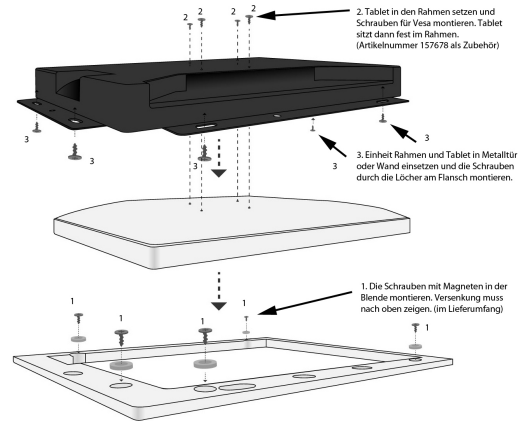

#### EAN CODE

Single bezel in silver, wide for optional mounting frame (195007).  
Cover resting, flush with frame and wall. Magnets screwable recessed in bezel, not protruding.

The new high-quality aluminum panels have been completely redesigned and are now flush with the mounting frame. This ensures an almost flush wall closure. The distance between the bezel and the touchscreen has been reduced to a minimum, making it easier to operate in the peripheral areas.

## Accessories

Part No.	Name
198301	VESA Standfuß Halterung höhenverstellbar für Tablet, Display
198302	VESA Standfuß Halterung höhenverstellbar für Tablet, Display
104257	VESA Wandhalterung Flepo - omicron-1 für Tablet, Monitore
104258	VESA Wandhalterung Flepo - omicron-2 für Tablet, Monitore
146334	VESA wall mount for tablet, monitors very flat with securing
149144	VESA Adapterplatte Mini-PC an VESA Monitor-Halterung
161472	VESA Desktop Standfuß Halterung Flex für Tablet, Display, Mo
174452	VESA desktop stand mount Flex for tablet
195007	ALLNET Touch Display Tablet 10 Zoll zbh. Wandmontage Einbaurahmen für Unterputz/Hohlraum aufliegend