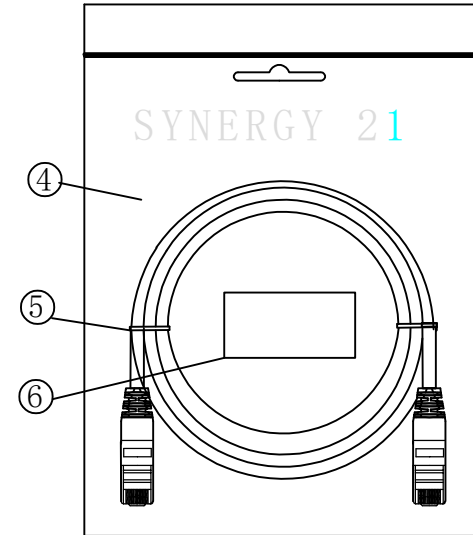

COLOR:BLUE PANTONE 647C		
ITEM	LENGTH/mm	PACKING
S215900	150±10	SYNERGY 21 A Bag
S216002	250±10	SYNERGY 21 A Bag
S216009	500±15	SYNERGY 21 A Bag
S216019	1000±30	SYNERGY 21 A Bag
S216029	1500±30	SYNERGY 21 A Bag
S216038	2000±30	SYNERGY 21 A Bag
S216048	3000±50	SYNERGY 21 A Bag
S216058	5000±200	SYNERGY 21 B Bag
S216068	7500±200	SYNERGY 21 B Bag
S216077	10000±200	SYNERGY 21 B Bag
S216086	15000±300	SYNERGY 21 C Bag
S216095	20000±300	SYNERGY 21 C Bag
S216104	25000±300	SYNERGY 21 C Bag
S216113	30000±300	SYNERGY 21 D Bag

COLOR:BLACK PANTONE BLACK 3C		
ITEM	LENGTH/mm	PACKING
S215907	150±10	SYNERGY 21 A Bag
S216001	250±10	SYNERGY 21 A Bag
S216008	500±15	SYNERGY 21 A Bag
S216018	1000±30	SYNERGY 21 A Bag
S216028	1500±30	SYNERGY 21 A Bag
S216037	2000±30	SYNERGY 21 A Bag
S216047	3000±50	SYNERGY 21 A Bag
S216057	5000±200	SYNERGY 21 B Bag
S216067	7500±200	SYNERGY 21 B Bag
S216076	10000±200	SYNERGY 21 B Bag
S216085	15000±300	SYNERGY 21 C Bag
S216094	20000±300	SYNERGY 21 C Bag
S216103	25000±300	SYNERGY 21 C Bag
S216112	30000±300	SYNERGY 21 D Bag

						SYNERGY 21						
						CUSTOMER NO.		ITEM NO.	SEE THE CHART			
						PRODUCT NAME	CAT. 6 S/FTP PATCH CORD	manufacture country:	CHINA	UNIT	MM	
						NEW	2015-01-20	A	DRAWNBY	CHECKBY	APPOBY	DATE
BY	CHK	REVISION RECORD MODIFICATIONS			DATE	REV.	SYNERGY 21	SYNERGY 21	SYNERGY 21	2015-01-20