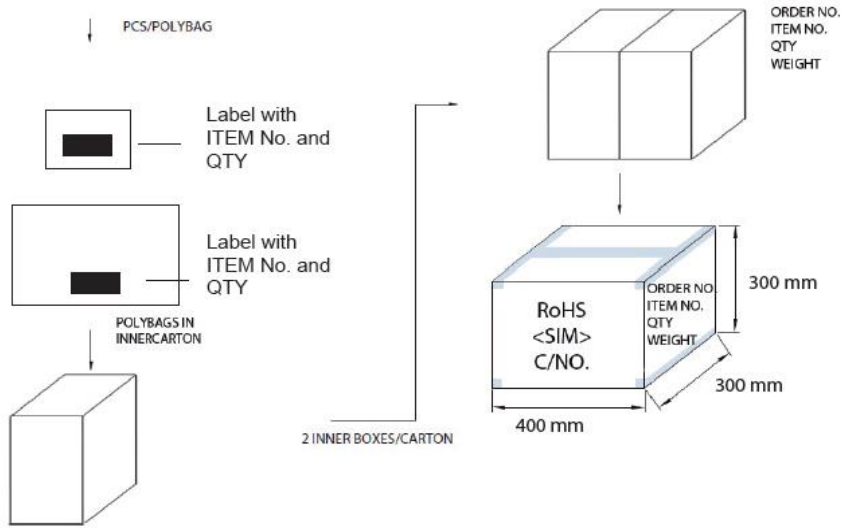

	REVISED	DR	APP

TAE-Kontakte

Western-Kupplung

Telefonadapter TAE-N auf Westernkupplung 6/4 (RJ 11) – schmale Ausführung
TAE-N adapter on RJ 11 jack 6/4 - slim Version

only use telecom color code

3	Imprint	No Imprint
2	Connectors	TAE-N PLUG - RJ11 JACK 6/4
1	Cable	Innerconductor = 7x0,10mm CCA
NO	PARTS	DESCRIPTION

DESCRIPTION		TAE-N PLUG - RJ11 JACK 6/4					
SIZE	A4	DATE	17.02.2012	CHECKED		TOL	71210
UNIT	MM	DRAWN	C.Motzek	APPROVED			
SCALE	1:1						

	REVISED	DR	APP

Note: Connectors must be Inside Cable Rolling

Only use strong Cartons with printed letters
Handwritten not allowed !!!

ART.NO.	LENGTH	ROLLING SIZE	PACKING
71210			2000 pcs Export / 1000 pcs Inner - 100 pcs in polybag with Sticker than 5pcs in Polybag with Sticker

		DESCRIPTION		TAE-N PLUG - RJ11 JACK 6/4					
		SIZE	A4	DATE	17.02.2012	CHECKED		TOL	71210
		UNIT	MM	DRAWN	C.Motzek	APPROVED			
SCALE	INTS								