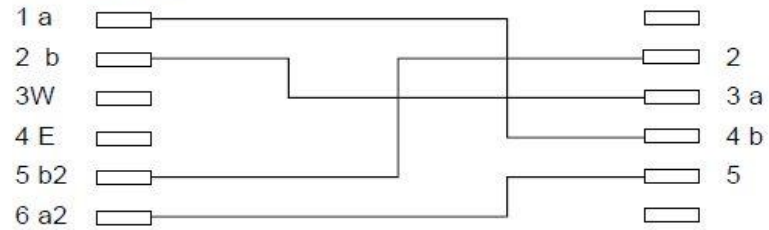

	REVISED	DR	APP

TAE-Kontakte

Western-Kupplung

Telefonadapter TAE-N auf Westernkupplung 6/4 (RJ 11) – schmale Ausführung
TAE-N adapter on RJ 11 jack 6/4 - slim Version

only use telecom color code

3	Imprint	No Imprint
2	Connectors	TAE-N PLUG - RJ11 JACK 6/4
1	Cable	Innerconductor = 7x0,10mm CCA
NO	PARTS	DESCRIPTION

DESCRIPTION		TAE-N PLUG - RJ11 JACK 6/4					
SIZE	A4	DATE	17.02.2012	CHECKED		TOL	71210
UNIT	MM	DRAWN	C.Motzek	APPROVED			
SCALE	1:1						

	REVISED	DR	APP

Note: Connectors must be Inside Cable Rolling

Only use strong Cartons with printed letters
Handwritten not allowed !!!

ART.NO.	LENGTH	ROLLING SIZE	PACKING
71210			2000 pcs Export / 1000 pcs Inner - 100 pcs in polybag with Sticker than 5pcs in Polybag with Sticker

		DESCRIPTION		TAE-N PLUG - RJ11 JACK 6/4					
		SIZE	A4	DATE	17.02.2012	CHECKED		TOL	71210
		UNIT	MM	DRAWN	C.Motzek	APPROVED			
SCALE	INTS								