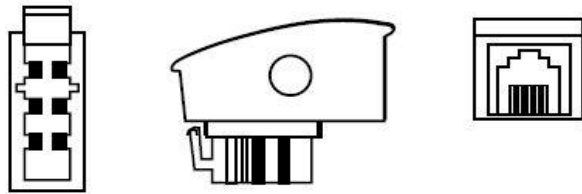

	REVISED	DR	APP

TAE-Kontakte

Western-Kupplung

Telefonadapter TAE-N auf Westernkupplung 6/4 (RJ 11) – schmale Ausführung
TAE-N adapter on RJ 11 jack 6/4 - slim Version

only use telecom color code

3	Imprint	No Imprint
2	Connectors	TAE-N PLUG - RJ11 JACK 6/4
1	Cable	Innerconductor = 7x0,10mm CCA
NO	PARTS	DESCRIPTION

DESCRIPTION		TAE-N PLUG - RJ11 JACK 6/4					
SIZE	A4	DATE	17.02.2012	CHECKED		TOL	71210
UNIT	MM	DRAWN	C.Motzek	APPROVED			
SCALE	1:1						

	REVISED	DR	APP

Note: Connectors must be Inside Cable Rolling

Only use strong Cartons with printed letters
Handwritten not allowed !!!