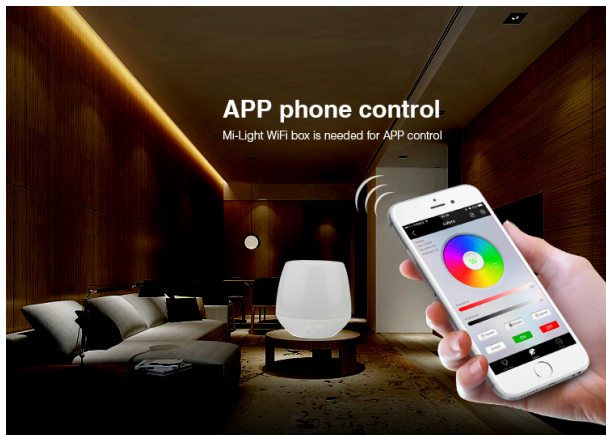

Auto-synchronization

When the two or more controllers controlled by one remote, it will be auto-synchronizing in the same dynamic mode, same speed.

Switching mode by one button

Brightness, CCT RGB, RGBW and RGB+CCT output mode.
one-key switching, easy operation

COMPATIBLE REMOTE SHEET

Zubehör

Art.-Nr.	Name
76730	Synergy 21 Netzteil - 12V 36W Hohlstecker
147981	Synergy 21 LED Fernbedienung RGB-WW (RGB-CCT) 8 Zonen *Milight/Miboxer*
148006	Synergy 21 LED Fernbedienung Smart Panel RGB-WW (RGB-CCT) 8 Zonen *Milight/Miboxer*
181054	Synergy 21 LED Fernbedienung WLAN Controller *Milight/Miboxer*