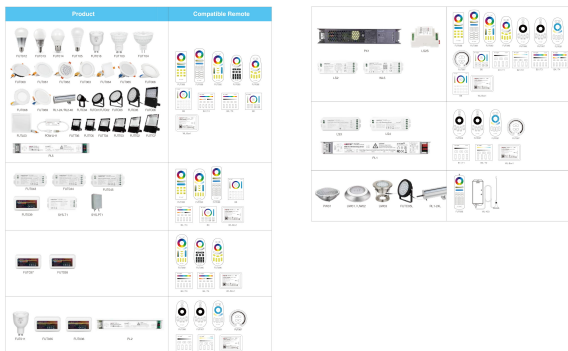

Auto-synchronization

When the two or more controllers controlled by one remote, it will be auto-synchronizing in the same dynamic mode, same speed.

Switching mode by one button

Brightness, CCT RGB, RGBW and RGB+CCT output mode.
one-key switching, easy operation

COMPATIBLE REMOTE SHEET

Zubehör

Art.-Nr.	Name
76730	Synergy 21 Netzteil - 12V 36W Hohlstecker
147981	Synergy 21 LED Fernbedienung RGB-WW (RGB-CCT) 8 Zonen *Milight/Miboxer*
148006	Synergy 21 LED Fernbedienung Smart Panel RGB-WW (RGB-CCT) 8 Zonen *Milight/Miboxer*
181054	Synergy 21 LED Fernbedienung WLAN Controller *Milight/Miboxer*