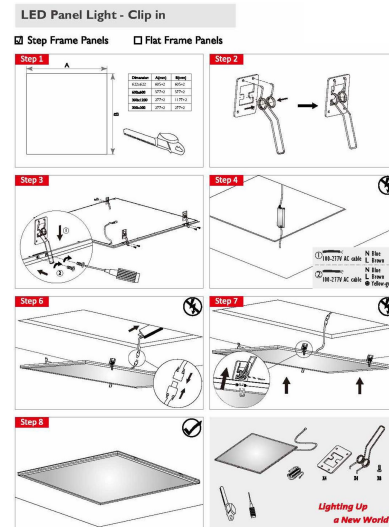

Accessories

Part No.	Name