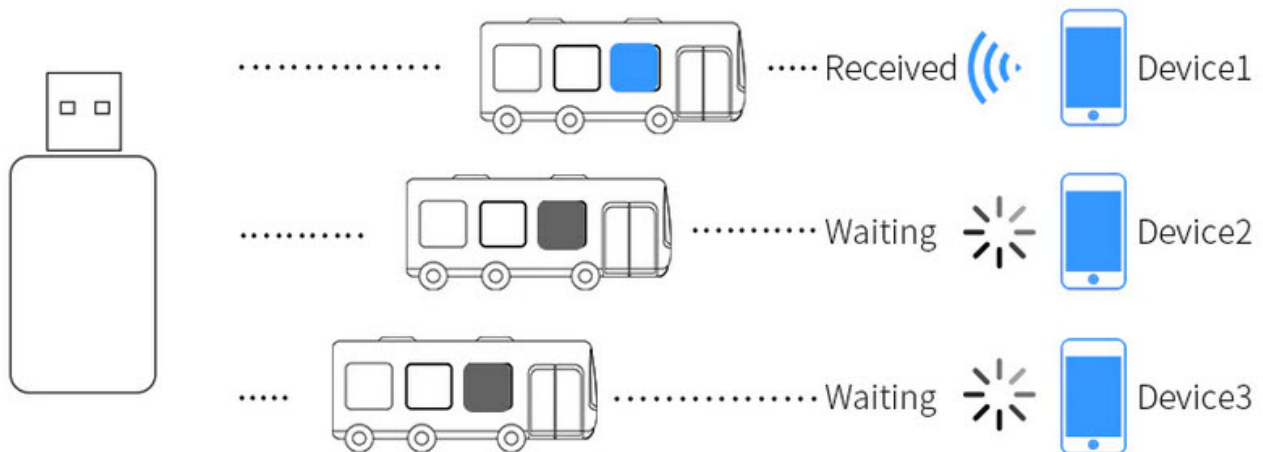

## Traditional Wi-Fi5 wireless adapter

Only transmitting 1 user's data at the same time

Note: The function need to be supported OFDMA by terminal equipment,  
and must be used with WiFi 6 router at the same time