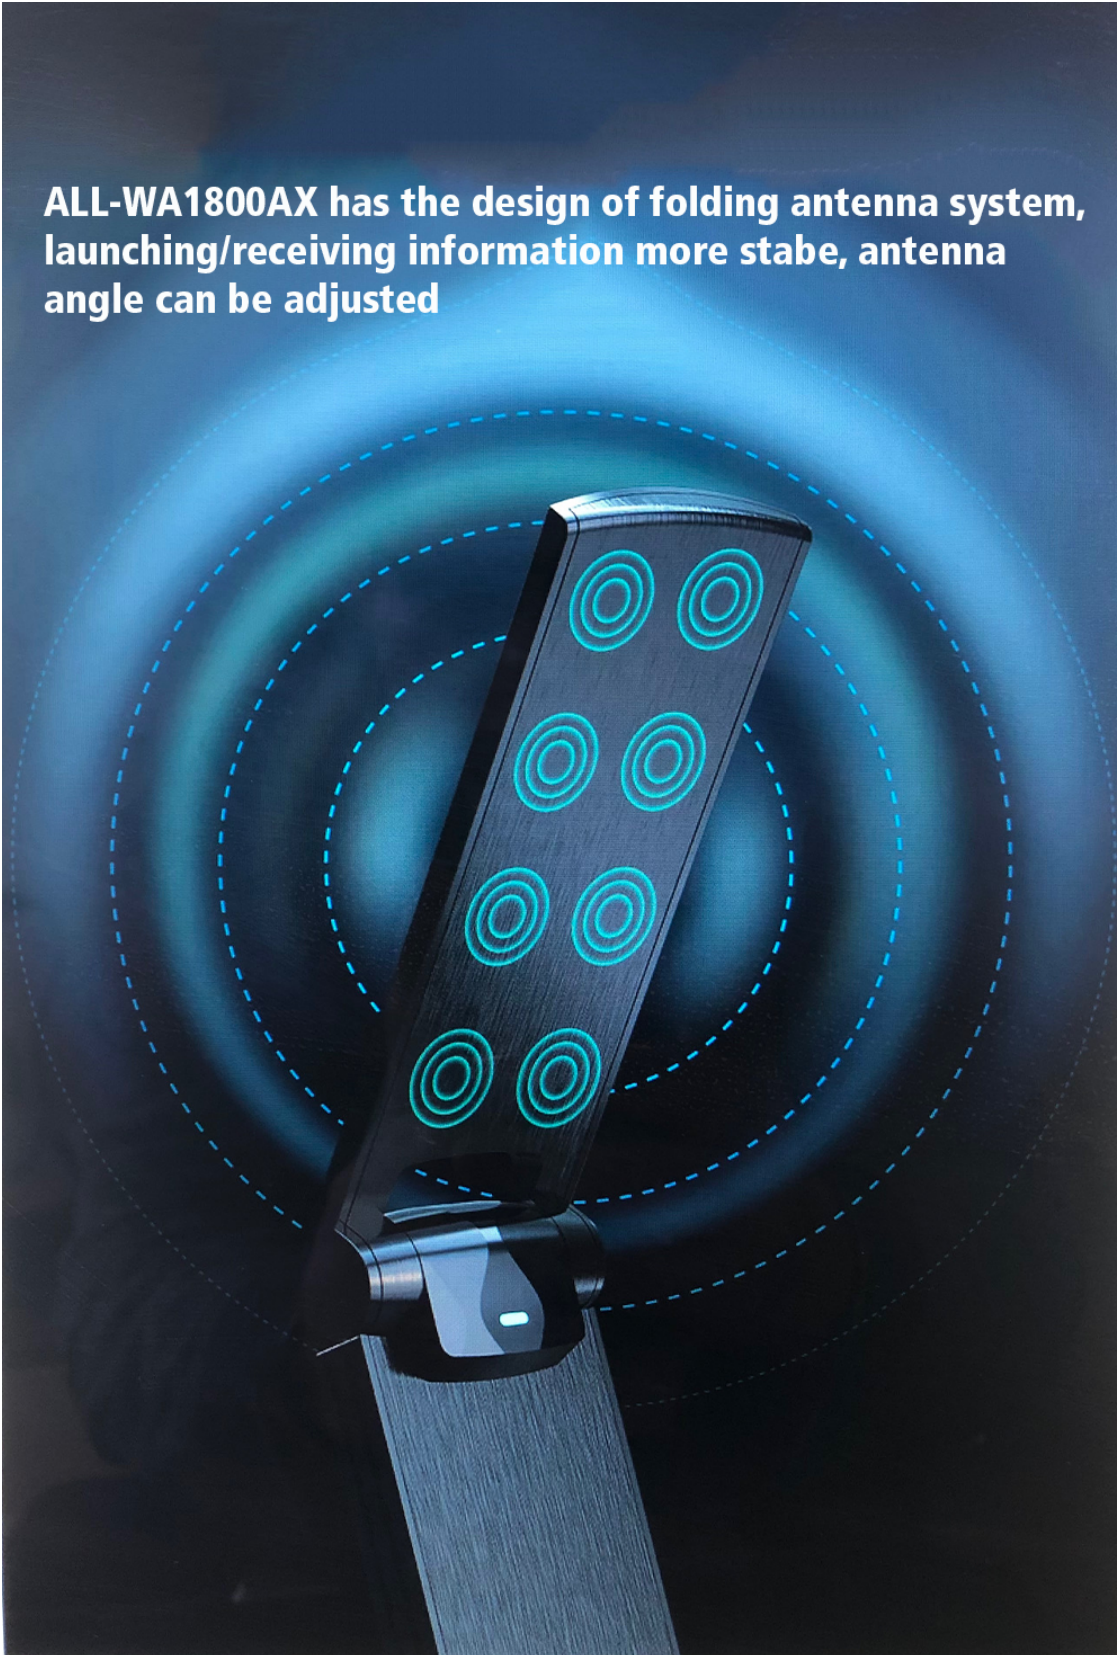

**ALL-WA1800AX has the design of folding antenna system,
launching/receiving information more stable, antenna
angle can be adjusted**