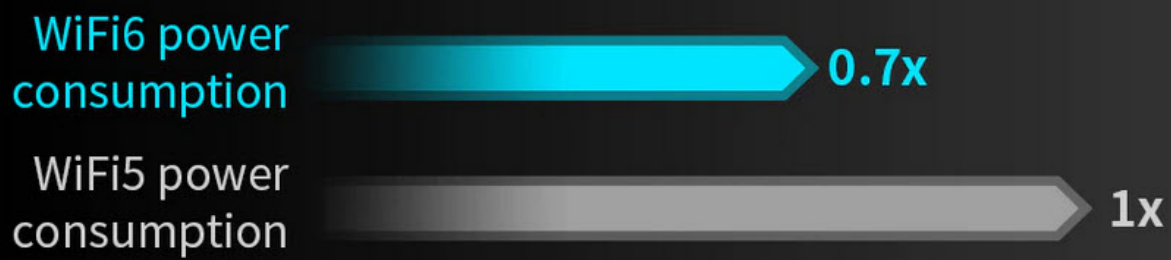

04 Low consumption