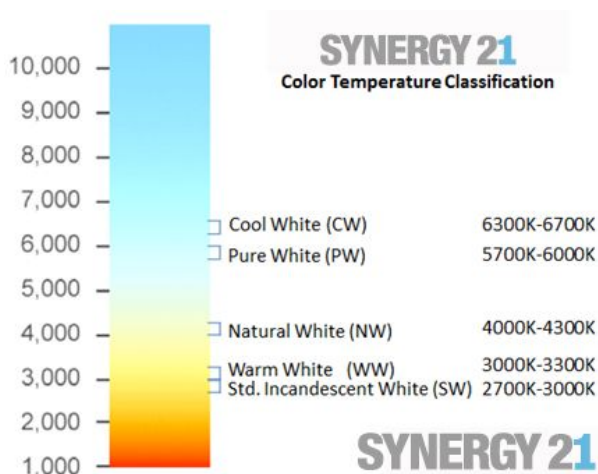

Attributes

Attribute	Value
Abstrahlwinkel:	120
Ampere:	1.40
CRI:	80
Dimmbar:	Nein
Grösse:	600*1200
LED - Gehäusefarbe:	weiß
Lichtfarbe:	neutralweiß
Lichtfarbe in Kelvin:	4000
Lumen:	4000
Weight:	6 Kg
Warranty:	60.00 Months

Additional Images

Accessories