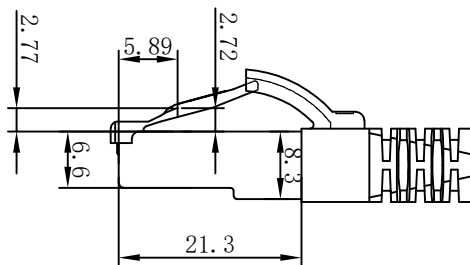

CAT. 6 S/FTP LSZH TPE 250MHz ISO/IEC 11801 & EN50173-1 & ANSI/TIA-568-C.2 www.Synergy21.de CE

PIN OUT

MATERIAL LIST

| | | | | |
|-----|------------------|--|-------|--------|
| ⑥ | LABEL | NO DRY GLUE LABEL | 1 | |
| ⑤ | MINI TIE | PE MINI TIE(POSSESS METAL) COLOUR SEE THE CHART | 2 | |
| ④ | POLYETHYLENE BAG | SYNERGY 21 SLIP PE BAG | 1 | |
| ③ | CABLE | CAT. 6 S/FTP 27AWG (BC*1P+AL-FOIL)*4+Braid(AL-MG) JACKET:TPE LSZH OD:6.0±0.2mm COLOUR SEE THE CHART | 1 | |
| ② | Over mold | 80A PVC, COLOR:SEE THE CHART | 2 | |
| ① | Plug | RJ45 8P8C' S SHIELDED , THE SHELL PLATED NICKEL , PIN GOLD PLATED 3u" RED/TRANSPARENT | 2 | |
| NO. | PARTS NAME | SPECIFICATION STANDARD | QT' Y | REMARK |

NOTE:

- ELECTRICAL TEST:
 - 100% OPEN SHORT, MISS WIRE TEST
 - INSULATION RESISTANCE:DC 300V 10M Ohm;
 - CONTACTOR RESISTANCE:1 OHM per meter
- FLUKE TEST LIMIT:ISO11801 Channel Class E
- Working temperature:-10°C ~ + 60°C
- Storage temperature:-20°C~+75°C
- RoHS 3.0 AND REACH compliant
- TPE LSZH:Non fire retardant (Conform IEC60754-2、IEC 61034)
- Packing:Synergy21 PE Bag+Label
- Minimum of the bending radius is 60mm