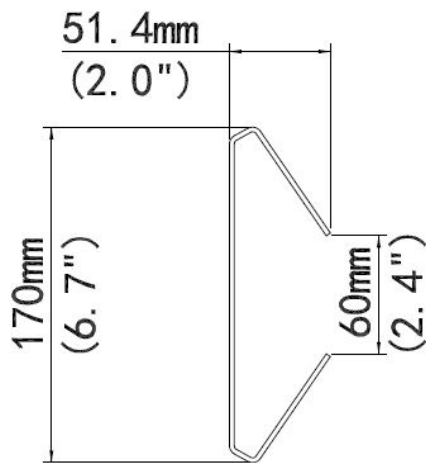

Accessoires

No. d'article	Désignation
159695	ALLNET IP Kamera PTZ / Outdoor / 2MP / IR / 22x opt. Zoom / 54° / "ALL-CAM2498-LEP"
159715	ALLNET IP Kamera zbh. Wallmount/Wandhalter for ALL-CAM2498-LEP
159716	ALLNET IP Kamera zbh. Junctionbox/Montagebox for ALL-CAM2498-LEP
146999	ALLNET PoE USV Backup - USV für Kameras, Accesspoints ALL90011PoE