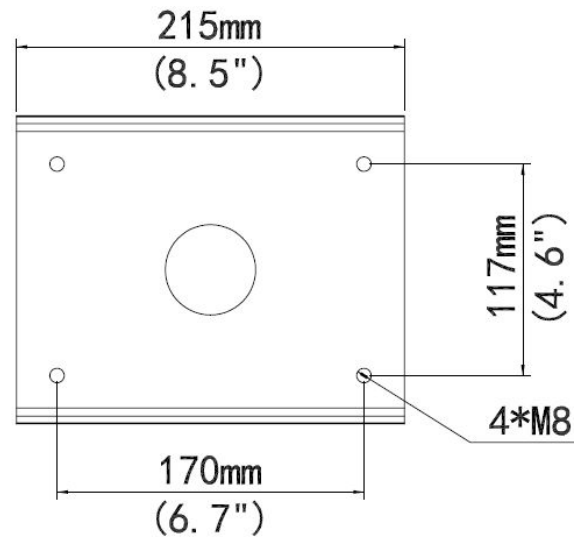

Accessoires

No. d'article	Désignation
159695	ALLNET IP Kamera PTZ / Outdoor / 2MP / IR / 22x opt. Zoom / 54° / "ALL-CAM2498-LEP"
159715	ALLNET IP Kamera zbh. Wallmount/Wandhalter for ALL-CAM2498-LEP
159716	ALLNET IP Kamera zbh. Junctionbox/Montagebox for ALL-CAM2498-LEP
146999	ALLNET PoE USV Backup - USV für Kameras, Accesspoints ALL90011PoE