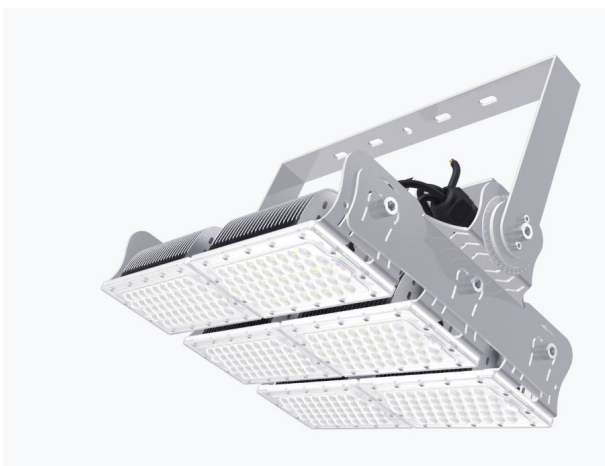

Attributes

Attribute	Value
Abstrahlwinkel:	60
CRI:	>80
Dimmbar:	nein
Grösse:	530*415*245
LED - Gehäusefarbe:	silber
LED - Gehäusematerial:	Aluminium
Lichtfarbe:	kaltweiß
Lichtfarbe in Kelvin:	6500
Lumen:	96000
Schutzklasse:	IP65
Volt:	230
Weight:	11.9 Kg
Warranty:	60.00 Months

Additional Images