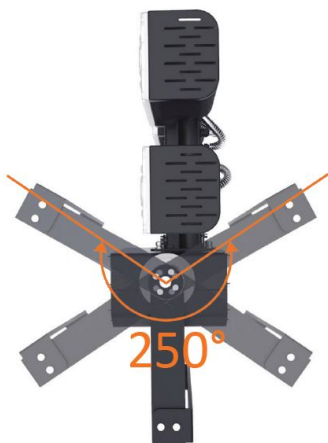

Accessories

Part No.	Name
148726	Synergy 21 - Waterproof connector 1:1
148727	Synergy 21 - Waterproof connector 1:2
148730	Synergy 21 - Waterproof connector box 3 ports
148729	Synergy 21 - Waterproof connector box 3 ports transparent
148728	Synergy 21 - Waterproof connector box 4 ports
147265	Netzkabel 230V Schutzkontakt CEE7(Stecker)->Open End mit Adernendhülsen, 1,8m,Black