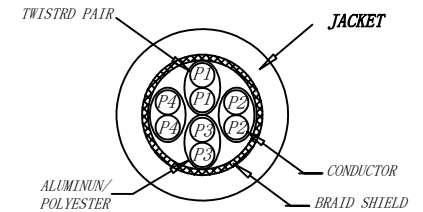

3P Certified CAT.6A S/FTP 26AWG LSZH 500MHz ISO/IEC 11801 Class Ea Channel Link 100% tested &EN 50173-1 & ANSI/TIA-568-C.2 www.Synergy21.de **CE**

WIRING DIAGRAM

MATERIAL LIST:

③	OVER MOLD	PVC 75A	8PCS	
②	PLUG	POLYCARBONATE RJ45 8P8C PIN GOLD PLATED 3U", LONG BODY, TRANSPARENT BLUE	2PCS	
①	CABLE	S/FTP CAT.6A 26AWG (BC+AL-FOIL)*4PAIR+Braid(AL-MG) LSZH OD:6.2±0.2MM	1PCS	
NO.	PARTS NAME	SPECIFICATION STANDARD	QT' Y	REMARK

NOTE:

- ELECTRICAL TEST:
 - 100% OPEN SHORT, MISS WIRE TEST
 - INSULATION RESISTANCE:DC 300V 10M Ohm;
 - CONTACTOR RESISTANCE:1 OHM per meter
- FLUKE TEST LIMIT:ISO11801 Channel Class EA
- Operating temperature:-20°C ~ + 75°C
- ROHS 3.0 AND REACH COMPLIANT
- Support PoE/PoE+/PoE++
- Packing:Synergy21 PE Bag+Label
- Minimum of the bending radius is 60mm
- Flame retardant (IEC60332-1-2)
 - Low smoke(IEC 61034)
 - Halogen free(IEC 60754-2)

SYNERGY 21

Hasia		change "ROSH 2.0" to "ROSH 3.0"	2022-02-25	A9
		Add IEC60332-1-2	2021-01-23	A8
		Change the spray word	2021-01-08	A7
		Change the spray word	2019-11-14	A6
		Increase the minimum bend radius	2018-09-05	A5
		CHANGE PACKING AND BOX MARK	2018-03-09	A4
		CHANGE SPRAY WORD	2017-07-07	A3
		ADD POE Information	2017-02-06	A2
		ADD "CE" AMRK IN THE PRINT,CHANGE OD 6.5MM TO 6.2MM	2016-01-11	A1
BY	CHK	REVISION RECORD MODIFICATIONS	DATE	REV.