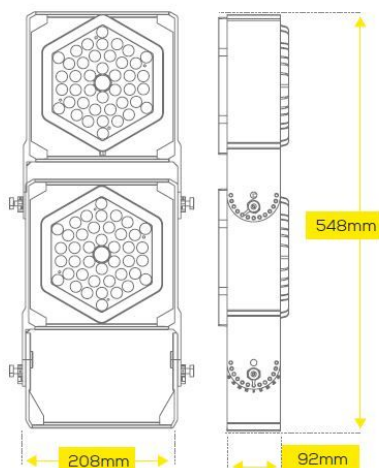

Attributes

Attribute	Value
Abstrahlwinkel:	60
CRI:	>80
Dimmbar:	nein
Grösse:	208*92*548
LED - Gehäusefarbe:	schwarz
LED - Gehäusematerial:	Aluminium
Lichtfarbe:	kaltweiß
Lichtfarbe in Kelvin:	5700
Lumen:	28000
Schutzklasse:	IP67
Volt:	230
Weight:	7.4 Kg
Warranty:	24.00 Months

Additional Images