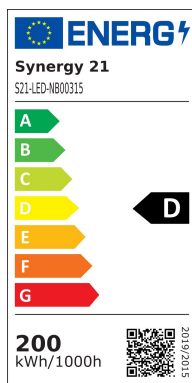

## Synergy 21 LED object/stadium HC spotlight 200W IP67 CW

kwh/1000h:	200,00
Lumens:	28000
Watt:	200,0
Nominal Service Life:	35000 Std.
Switching Cycles:	50000
Opt. Ambient Temperature.:	25 °C

Operating voltage: AC 85-265V, 50/60Hz  
LED: 2 modules of 168 LEDs, CREE 3030 140lm/Watt  
Power supply unit: 1\*MeanWell  
Beam angle: 60°, module can be swivelled  
Lumen: 2\*14000lm = 28000lm  
Efficiency: 140Lm/Watt  
Light colour: 5700K ±150  
CRI: Ra>70  
Dimmable: no  
Housing: Aluminium  
Operating temperature: -40°C to +65°C  
Protection class: IP67 / IK08  
Dimensions: 208\*92\*548mm

Other beam angles on request: 10°/30°/60°/90°/120°  
Other light colours on request: 4000K/5000K/5700K/6500/

Energy efficiency class: A++  
kWh/1000h: 200

The connection of electrical components and systems may only be carried out by only be carried out by qualified specialists!

## Attributes

Attribute	Value
Abstrahlwinkel:	60
CRI:	>80
Dimmbar:	nein
Grösse:	208*92*548
LED - Gehäusefarbe:	schwarz
LED - Gehäusematerial:	Aluminium
Lichtfarbe:	kaltweiß
Lichtfarbe in Kelvin:	5700
Lumen:	28000
Schutzklasse:	IP67
Volt:	230
Weight:	7.4 Kg
Warranty:	24.00 Months