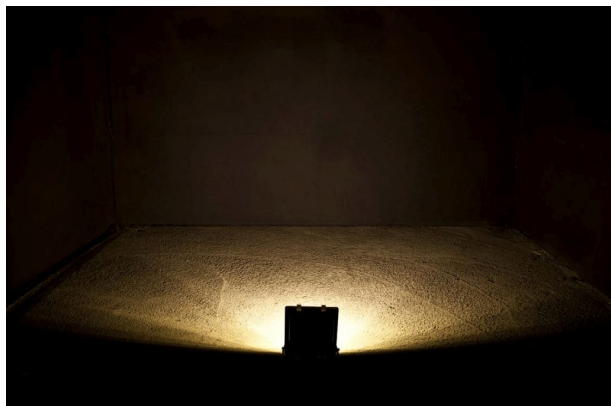

Synergy 21 LED Spot Outdoor floodlight 20W nw 9°

SYNERGY 21

kwh/1000h:	20,00
Lumens:	1900
Watt:	20,0
Nominal Service Life:	35000 Std.
Switching Cycles:	50000
Opt. Ambient Temperature.:	25 °C

With emergency power function and overheating protection
Operating voltage: > AC 207-253V/50-60Hz
LED: 20Watt high-power chips
Beam angle: 9° with lenses
Lumen: 1900lm
neutral white: 4300-4500K
CRI: Ra>80
Dimmable: yes (leading edge phase dimmer)
Housing: light grey with stainless steel mounting bracket
Front glass: toughened safety glass (ESG)
Operating temperature: -25°C to +55°C
Protection class: IP65 (water jet-proof)
Weight: 3.5kg
Dimensions: (l*w*h) 240*220*75mm

Energy efficiency class: A+
kWh/1000h: 20

Additional Images

Accessories

Part No.	Name
148726	Synergy 21 - Waterproof connector 1:1
148727	Synergy 21 - Waterproof connector 1:2
148730	Synergy 21 - Waterproof connector box 3 ports
148729	Synergy 21 - Waterproof connector box 3 ports transparent
148728	Synergy 21 - Waterproof connector box 4 ports
134568	Finder motion detector IP55
113414	Finder motion detector IP54
82434	Finder Twilight Switch suitable for Synergy 21 LED outdoor spotlight
147265	Netzkabel 230V Schutzkontakt CEE7(Stecker)->Open End mit Adernendhülsen, 1,8m,Black