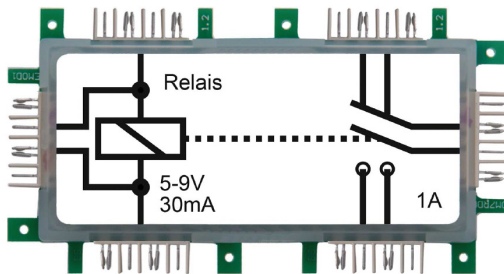

ALLNET Brick'R'knowledge 2x1 Relais 8-9V 2xUM

EAN CODE

The relay works with a dry reed contact. Thanks to a sufficiently strong magnetic field our dry reed contact closes in the right direction. With it, you can build a proximity switch, for example.