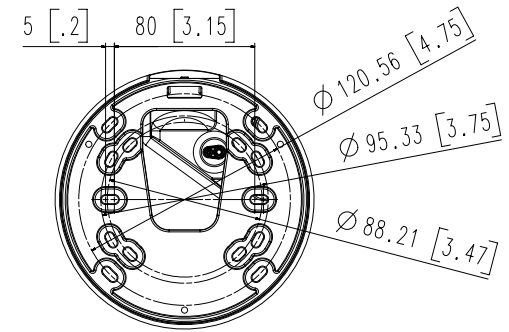

3	PNO-A6081R	'21.04.26
2	XNO-9082R/8082R	'20.05.21
1	PNO-A9081R/A8081R	'19.10.14
No.	MODEL NAME	DATE
Unit:mm[inch]		SCALE:1/1
Hanwha Techwin		

-1/6-0113-

A0

© Hanwha Techwin Co.,Ltd. All rights reserved.