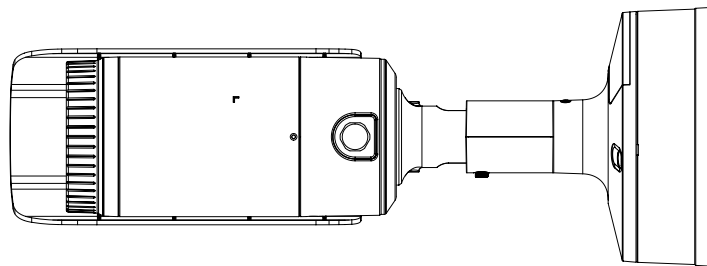

3	PNO-A6081R	'21.04.26
2	XNO-9082R/8082R	'20.05.21
1	PNO-A9081R/A8081R	'19.10.14
No.	MODEL NAME	DATE
Unit:mm[inch]		SCALE:1/1
Hanwha Techwin		

-1/6-0113-

A0

© Hanwha Techwin Co.,Ltd. All rights reserved.