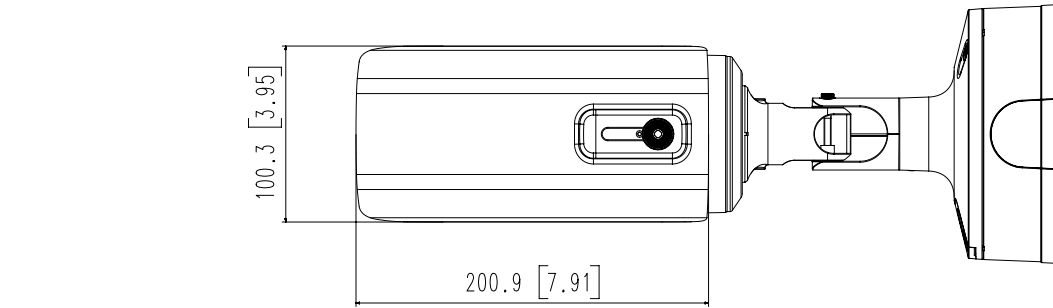

3	PNO-A6081R	'21.04.26
2	XNO-9082R/8082R	'20.05.21
1	PNO-A9081R/A8081R	'19.10.14
No.	MODEL NAME	DATE
Unit:mm[inch]		SCALE:1/1
Hanwha Techwin		

-1/6-0113-

A0

© Hanwha Techwin Co.,Ltd. All rights reserved.