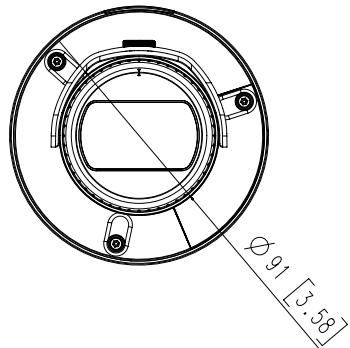

3	PNO-A6081R	'21.04.26
2	XNO-9082R/8082R	'20.05.21
1	PNO-A9081R/A8081R	'19.10.14
No.	MODEL NAME	DATE
Unit:mm[inch]		SCALE:1/1
Hanwha Techwin		

-1/6-0113-

A0

© Hanwha Techwin Co.,Ltd. All rights reserved.