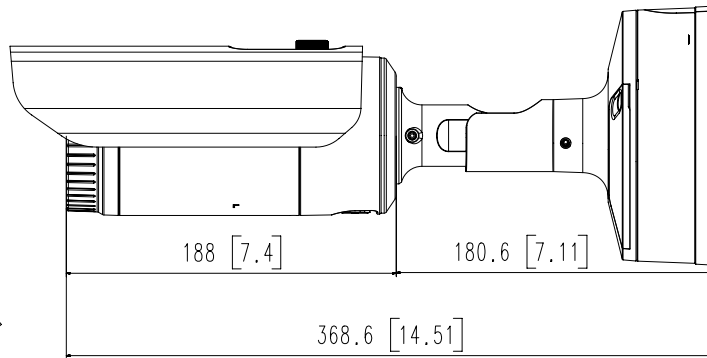

3	PNO-A6081R	'21.04.26
2	XNO-9082R/8082R	'20.05.21
1	PNO-A9081R/A8081R	'19.10.14
No.	MODEL NAME	DATE
Unit:mm[inch]		SCALE:1/1
Hanwha Techwin		

-1/6-0113-

A0

© Hanwha Techwin Co.,Ltd. All rights reserved.