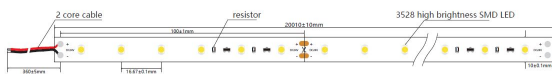

Additional Images