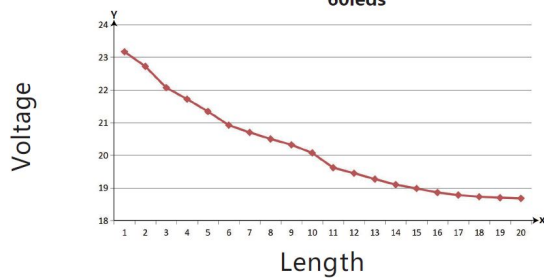

Voltage: 24V, max4A
Watt: 96W±10%
Light colour: warm white, 3100K±250k
Brightness: 7600lm
Beam angle: 120°
Protection class: IP20
Number of LEDs: 1200*3528SMD
Dimensions: 20000*10*3 mm
PCB colour: white, open cable end (360±5mm)
Operating temperature: -25°C to +40°C
Weight: 0.500kg
Can be shortened every 10 LED 16.5cm
Adhesive tape: yes 3M on the back

Make sure that the LED strip does not exceed a working temperature of 40°C, otherwise its service life cannot be guaranteed.

No guarantee can be given for overheated LED strips

Attributes

Attribute	Value
Abstrahlwinkel:	120
Ampere:	4
CC oder CV:	CV
CRI:	>80
Dimmbar:	abhängig vom Netzteil
Länge:	20
LED Strip Klebeband:	ja
LED Strip Breite:	10
LED Strip Höhe:	3
LED Strip Klebeband:	ja
LED Strip kürzbar:	160.50
LED Strip Länge:	20000
Lichtfabe in Kelvin:	3100
Lichtfarbe:	warmweiß
Lichtfarbe in Kelvin:	3100
Lichtfarbe Name:	warmweiß
Lumen:	7600
Schutzklasse:	IP20
Volt:	24
Weight:	0.5 Kg
Warranty:	60.00 Months

Additional Images

The relationship of curve variation between voltage and the length of the led strip in single drive 60leds

Accessories

Part No.	Name
140931	Mean Well power supply - 24V 100W dimmable IP65
122587	Synergy 21 Netzteil - 24V 120W Osram IP64
174020	Synergy 21 Power supply - 24V 100W BILTON