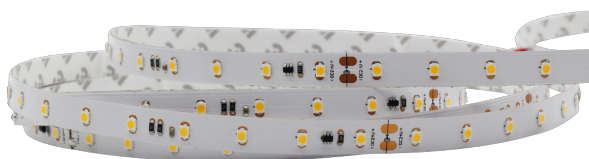

Additional Images

The relationship of curve variation between voltage and the length of the led strip in single drive 60leds