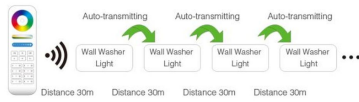

Transmitting mode instruction

Auto-synchronization function