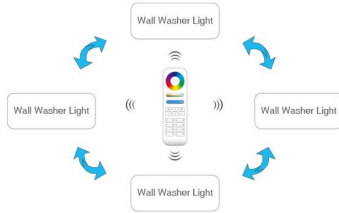

Transmitting mode instruction

Auto-synchronization function

180° rotatable bracket; Easy installation

180° rotatable bracket; Adjustable randomly; Easy adjust the beam angle

IP66 waterproof rate

Excellent waterproofness make the usage more safe

COMPATIBLE REMOTE SHEET

Product	Compatible Remote