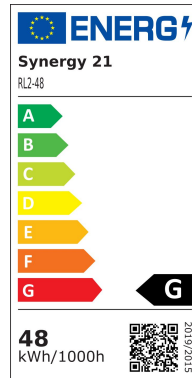

Synergy 21 LED wallwasher 48W RGB+CCT IP66 *Milight/Miboxer*

kwh/1000h:	48,00
Lumens:	3170
Watt:	48,0
Nominal Service Life:	35000 Std.
Switching Cycles:	50000
Opt. Ambient Temperature.:	25 °C

The **RGB+CCT LED Wall Washer Light** is the ideal solution for effective and flexible illumination of facades, walls and architectural features. With state-of-the-art LED technology and a robust design, this wall washer offers impressive light output and long-lasting reliability.

This powerful lighting system operates with an input voltage of AC100~240V at 50/60Hz and an output of 48W. The variable colour temperature from 2700K to 6500K enables both warm and cool white tones that can be perfectly adapted to any environment. With a luminous flux of 2800 lumens and a luminous efficacy of 60LM/W, this wall washer provides bright and uniform illumination. The colour rendering index (CRI) of over 70 ensures a natural and vivid colour representation.

Thanks to the beam angle of 15°*60° and a lighting distance of over 20 metres, you can illuminate large areas effectively. The high power factor of over 0.9 makes this lighting system particularly energy-efficient and cost-saving. The robust construction made of die-cast aluminium and stalinite glass ensures a long service life of up to 50,000 hours and also offers excellent resistance to external influences.

Energy efficiency class: G
kWh/1000h: 48

Attributes

Attribute	Value
Abstrahlwinkel:	15*60
Dimmbar:	Ja
Grösse:	1017*64*62
LED - Gehäusematerial:	Aluminium
Lichtfarbe:	RGB-WW
Lichtfarbe in Kelvin:	2700~6500
Lumen:	2800
Schutzklasse:	IP66
Volt:	230
Weight:	2.659 Kg
Warranty:	24.00 Months