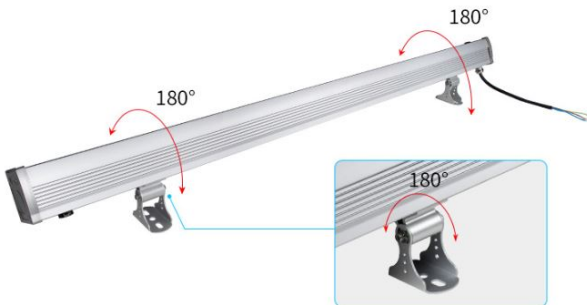

180° rotatable bracket; Easy installation

180° rotatable bracket; Adjustable randomly; Easy adjust the beam angle

IP66 waterproof rate

Excellent waterproofness make the usage more safe