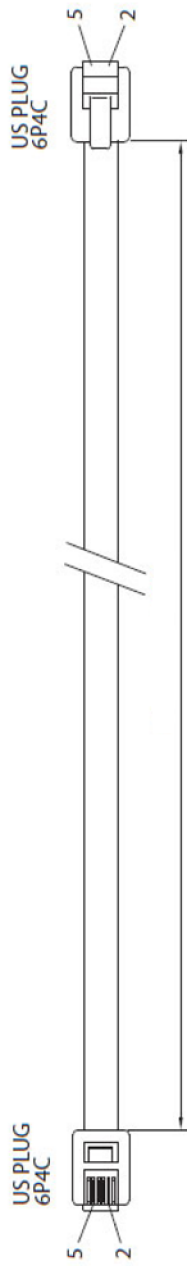

REVISION	DR	APP

NOTE:
THE COLOR OF CORD TO BE: BLACK(RAL9005)

only use telecom color code

3	Imprint	No Imprint
2	Connectors	RJ11 PLUG 6/4 - RJ11 PLUG 6/4
1	Cable	Innerconductor = 7x0,10mm CCA
NO	PARTS	DESCRIPTION