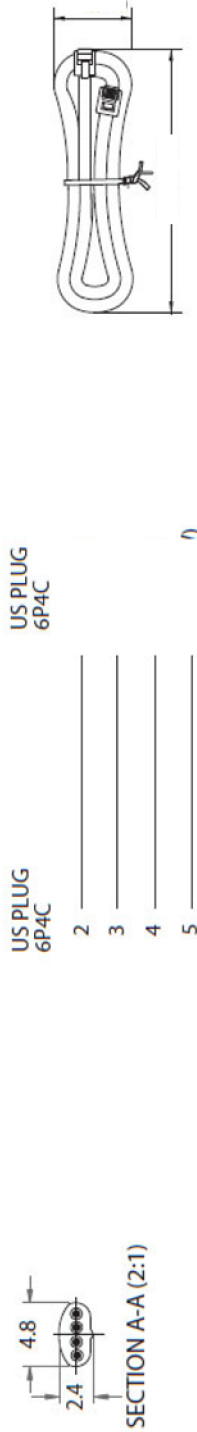

REVISION	DR	APP

NOTE:
THE COLOR OF CORD TO BE: BLACK(RAL9005)

only use telecom color code

3	Imprint	No Imprint
2	Connectors	RJ11 PLUG 6/4 - RJ11 PLUG 6/4
1	Cable	Innerconductor = 7x0,10mm CCA
NO	PARTS	DESCRIPTION