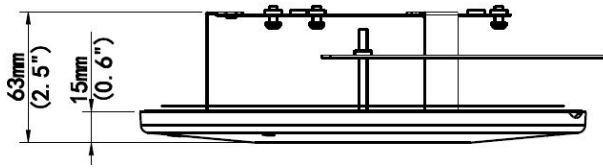

Accessoires

No. d'article	Désignation
159694	ALLNET IP Kamera Fix Dome / Outdoor / 5MP / IR / Vandalismus / Low-Light / Motorisiertes Vario-Objektiv / 93° / "ALL-CAM2495-LVEFN"
146999	ALLNET PoE USV Backup - USV für Kameras, Accesspoints ALL90011PoE