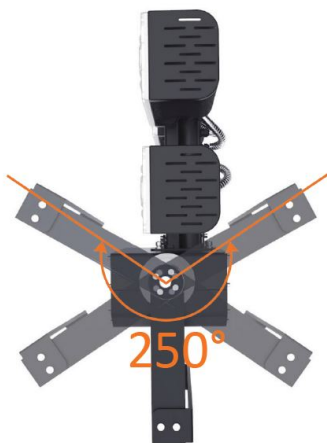

Synergy 21 LED object/stadium spotlight 720W IP66 cw

kwh/1000h:	720,00
Lumens:	118800
Watt:	720,0
Nominal Service Life:	35000 Std.
Switching Cycles:	50000
Opt. Ambient Temperature.:	25 °C

Operating voltage: AC 90-305V, 50/60Hz
LED: 372 LED Philips Lumileds 165lm/Watt
Power supply unit: MeanWell
Beam angle: Lens 90°, light heads variably adjustable (swivelling and tilting)
Beam angles with 10°, 30° or 60° also available on request.
Lumen: 118,800lm
Efficiency: 165Lm/Watt
Light colour: 5000K ±150
CRI: Ra>70
Dimmable: no (Dimmable models such as DALI or 0-10V on request)
Housing: Aluminium
Operating temperature: -40°C to +60°C
Protection class: IP66
Dimensions: 691*202*579mm

Energy efficiency class: A++
kWh/1000h: 720

The connection of electrical components and systems may only be carried out by only be carried out by qualified specialists!

Attributes

Attribute	Value
Abstrahlwinkel:	90
CRI:	>80
Dimmbar:	nein
Grösse:	691*202*579
LED - Gehäusefarbe:	schwarz
LED - Gehäusematerial:	Aluminium
Lichtfarbe:	kaltweiß
Lichtfarbe in Kelvin:	5000
Lumen:	118800
Schutzklasse:	IP66
Volt:	230
Weight:	20.2 Kg
Warranty:	24.00 Months

Additional Images

Accessories

Part No.	Name
148726	Synergy 21 - Waterproof connector 1:1
148727	Synergy 21 - Waterproof connector 1:2
148730	Synergy 21 - Waterproof connector box 3 ports
148729	Synergy 21 - Waterproof connector box 3 ports transparent
148728	Synergy 21 - Waterproof connector box 4 ports
147265	Netzkabel 230V Schutzkontakt CEE7(Stecker)->Open End mit Adernendhülsen, 1,8m,Black