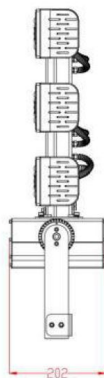

Synergy 21 LED object/stadium spotlight 720W IP66 cw

kwh/1000h:	720,00
Lumens:	118800
Watt:	720,0
Nominal Service Life:	35000 Std.
Switching Cycles:	50000
Opt. Ambient Temperature.:	25 °C

Operating voltage: AC 90-305V, 50/60Hz
LED: 372 LED Philips Lumileds 165lm/Watt
Power supply unit: MeanWell
Beam angle: Lens 90°, light heads variably adjustable (swivelling and tilting)
Beam angles with 10°, 30° or 60° also available on request.
Lumen: 118,800lm
Efficiency: 165Lm/Watt
Light colour: 5000K ±150
CRI: Ra>70
Dimmable: no (Dimmable models such as DALI or 0-10V on request)
Housing: Aluminium
Operating temperature: -40°C to +60°C
Protection class: IP66
Dimensions: 691*202*579mm

Energy efficiency class: A++
kWh/1000h: 720

The connection of electrical components and systems may only be carried out by only be carried out by qualified specialists!

Attributes

Attribute	Value
Abstrahlwinkel:	90
CRI:	>80
Dimmbar:	nein
Grösse:	691*202*579
LED - Gehäusefarbe:	schwarz
LED - Gehäusematerial:	Aluminium
Lichtfarbe:	kaltweiß
Lichtfarbe in Kelvin:	5000
Lumen:	118800
Schutzklasse:	IP66
Volt:	230
Weight:	20.2 Kg
Warranty:	24.00 Months

Additional Images

Accessories

Part No.	Name
148726	Synergy 21 - Waterproof connector 1:1
148727	Synergy 21 - Waterproof connector 1:2
148730	Synergy 21 - Waterproof connector box 3 ports
148729	Synergy 21 - Waterproof connector box 3 ports transparent
148728	Synergy 21 - Waterproof connector box 4 ports
147265	Netzkabel 230V Schutzkontakt CEE7(Stecker)->Open End mit Adernendhülsen, 1,8m,Black