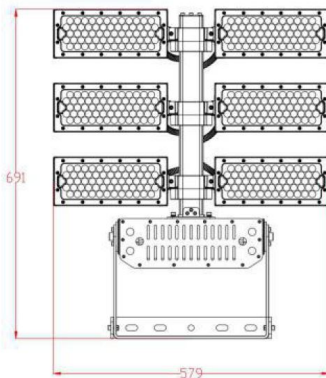

Attribute	Value
Abstrahlwinkel:	90
CRI:	>80
Dimmbar:	nein
Grösse:	691*202*579
LED - Gehäusefarbe:	schwarz
LED - Gehäusematerial:	Aluminium
Lichtfarbe:	kaltweiß
Lichtfarbe in Kelvin:	5000
Lumen:	118800
Schutzklasse:	IP66
Volt:	230
Weight:	20.2 Kg
Warranty:	24.00 Months

Additional Images