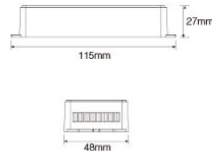

Attributes

Attribute	Value
Ampere:	15

Attribute	Value
CC oder CV:	CV
Grösse:	115*48*27
Volt:	24
Weight:	0.06 Kg

Additional Images

Product Parameters

Product Name: 1-Channel signal power amplifier
Model No.: SYS-T2
Input Voltage: DC24V
Working Temperature: -20~60°C
Output Voltage: DC24V
Output Current: Max 15A
Output Power: Max 360W