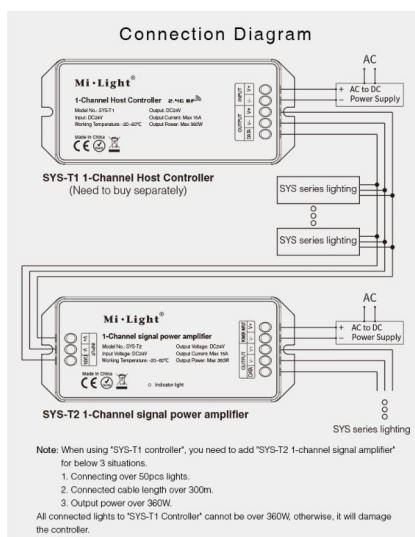

Attributes

Attribute	Value
Ampere:	15

Attribute	Value
CC oder CV:	CV
Grösse:	115*48*27
Volt:	24
Weight:	0.06 Kg

Additional Images

Product Parameters

Product Name: 1-Channel signal power amplifier
Model No.: SYS-T2
Input Voltage: DC24V
Working Temperature: -20~60°C
Output Voltage: DC24V
Output Current: Max 15A
Output Power: Max 360W

- ① Power supply connecting terminal
- ② Light connecting terminal

Input port

- ① Input power supply cable port
- ② Input LED strips connecting port

Accessories

Part No.	Name
158704	Synergy 21 LED subordinate controller 1-channel amplifier *Milight/Miboxer*
158699	Synergy 21 LED subordinate garden lamp 15W RGB+CCT with RF and WLAN IP65 24V Milight/Miboxer*
158700	Synergy 21 LED subordinate garden lampe 9W RGB+CCT with RF and WLAN IP65 24V *Milight/Miboxer*
158702	Synergy 21 LED subordinate pool light 12W RGB+CCT with RF and WLAN *Milight/Miboxer*
158703	Synergy 21 LED subordinate wall washer 24W RGB+CCT IP66 24V *Milight/Miboxer*
158962	Synergy 21 LED subordinate kabel/plug SYS series *Milight/Miboxer*
158963	Synergy 21 LED subordinate kabel/plug SYS series *Milight/Miboxer*
158964	Synergy 21 LED subordinate kabel/plug SYS series *Milight/Miboxer*
158965	Synergy 21 LED subordinate kabel/plug SYS series *Milight/Miboxer*
147981	Synergy 21 LED remote RGB-WW (RGB-CCT) 8 zones *Milight/Miboxer*
147982	Synergy 21 LED remote RGB-WW (RGB-CCT) 4 zones *Milight/Miboxer*
148005	Synergy 21 LED remote smart panel RGB-WW (RGB-CCT) 4 zones *Milight/Miboxer*
148006	Synergy 21 LED remote smart panel RGB-WW (RGB-CCT) 8 zones *Milight/Miboxer*
149164	Synergy 21 LED remote Smart Panel RGB-WW (RGB-CCT) *Milight/Miboxer*
149663	Synergy 21 LED remote RGB-WW (RGB-CCT) 1 zones *Milight/Miboxer*
154781	Synergy 21 LED remote smart panel RGB-WW (RGB-CCT) 4 zones *Milight/Miboxer*