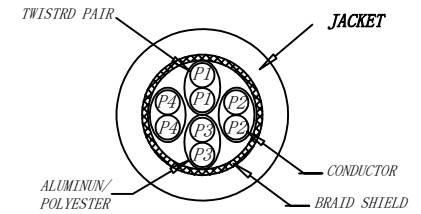

3P Certified CAT.6A S/FTP 26AWG LSZH 500MHz ISO/IEC 11801 Class Ea Channel Link 100% tested &EN 50173-1 & ANSI/TIA-568-C.2 www.Synergy21.de **CE**

WIRING DIAGRAM

MATERIAL LIST:

③	OVER MOLD	PVC 75A	8PCS	
②	PLUG	POLYCARBONATE RJ45 8P8C PIN GOLD PLATED 3U", LONG BODY, TRANSPARENT BLUE	2PCS	
①	CABLE	S/FTP CAT.6A 26AWG (BC+AL-FOIL)*4PAIR+Braid(AL-MG ) LSZH OD:6.2±0.2MM	1PCS	
NO.	PARTS NAME	SPECIFICATION STANDARD	QT' Y	REMARK

NOTE:

- ELECTRICAL TEST:
  - 100% OPEN SHORT, MISS WIRE TEST
  - INSULATION RESISTANCE:DC 300V 10M Ohm;
  - CONTACTOR RESISTANCE:1 OHM per meter
- FLUKE TEST LIMIT:ISO11801 Channel Class EA
- Operating temperature:-20°C ~ + 75°C
- ROHS 3.0 AND REACH COMPLIANT
- Support PoE/PoE+/PoE++
- Packing:Synergy21 PE Bag+Label
- Minimum of the bending radius is 60mm
- Flame retardant (IEC60332-1-2)
  - Low smoke(IEC 61034)
  - Halogen free(IEC 60754-2)

SYNERGY 21

Hasia		change "ROSH 2.0" to "ROSH 3.0"	2022-02-25	A9						
		Add IEC60332-1-2	2021-01-23	A8						
		Change the spray word	2021-01-08	A7						
		Change the spray word	2019-11-14	A6						
		Increase the minimum bend radius	2018-09-05	A5						
		CHANGE PACKING AND BOX MARK	2018-03-09	A4						
		CHANGE SPRAY WORD	2017-07-07	A3	CUSTOMER		ITEM NO.	See The Chart		
		ADD POE Information	2017-02-06	A2	PRODUCT NAME	CAT.6A S/FTP 26AWG LSZH PATCH CORD	manufacture country:	CHINA	UNIT	MM
		ADD "CE" AMRK IN THE PRINT,CHANGE OD 6.5MM TO 6.2MM	2016-01-11	A1	DRAWNBY	CHECKBY	APPROVE	DATE		
BY	CHK	REVISION RECORD MODIFICATIONS	DATE	REV.	SYNERGY 21	SYNERGY 21	SYNERGY 21	2016-01-08		