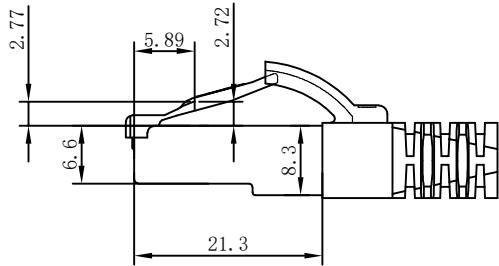

3P Certified CAT.6A S/FTP 26AWG LSZH 500MHz ISO/IEC 11801 Class Ea Channel Link 100% tested &EN 50173-1 & ANSI/TIA-568-C.2 www.Synergy21.de **CE**

WIRING DIAGRAM

MATERIAL LIST:

③	OVER MOLD	PVC 75A	8PCS	
②	PLUG	POLYCARBONATE RJ45 8P8C PIN GOLD PLATED 3U", LONG BODY, TRANSPARENT BLUE	2PCS	
①	CABLE	S/FTP CAT.6A 26AWG (BC+AL-FOIL)*4PAIR+Braid(AL-MG ) LSZH OD:6.2±0.2MM	1PCS	
NO.	PARTS NAME	SPECIFICATION STANDARD	QT' Y	REMARK

NOTE:

- ELECTRICAL TEST:
  - 100% OPEN SHORT, MISS WIRE TEST
  - INSULATION RESISTANCE:DC 300V 10M Ohm;
  - CONTACTOR RESISTANCE:1 OHM per meter
- FLUKE TEST LIMIT:ISO11801 Channel Class EA
- Operating temperature:-20°C ~ + 75°C
- ROHS 3.0 AND REACH COMPLIANT
- Support PoE/PoE+/PoE++
- Packing:Synergy21 PE Bag+Label
- Minimum of the bending radius is 60mm
- Flame retardant (IEC60332-1-2)
  - Low smoke(IEC 61034)
  - Halogen free(IEC 60754-2)

SYNERGY 21

Hasia		change "ROSH 2.0" to "ROSH 3.0"	2022-02-25	A9						
		Add IEC60332-1-2	2021-01-23	A8						
		Change the spray word	2021-01-08	A7						
		Change the spray word	2019-11-14	A6						
		Increase the minimum bend radius	2018-09-05	A5						
		CHANGE PACKING AND BOX MARK	2018-03-09	A4						
		CHANGE SPRAY WORD	2017-07-07	A3	CUSTOMER		ITEM NO.	See The Chart		
		ADD POE Information	2017-02-06	A2	PRODUCT NAME	CAT.6A S/FTP 26AWG LSZH PATCH CORD	manufacture country:	CHINA	UNIT	MM
		ADD "CE" AMRK IN THE PRINT,CHANGE OD 6.5MM TO 6.2MM	2016-01-11	A1	DRAWNBY	CHECKBY	APPROVE	DATE		
BY	CHK	REVISION RECORD MODIFICATIONS	DATE	REV.	SYNERGY 21	SYNERGY 21	SYNERGY 21	2016-01-08		