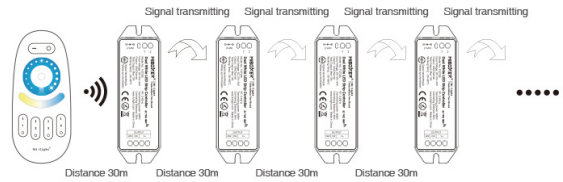

Synergy 21 LED Controller dual white (CCT) DC12/24V 4 Zonen *Milight/Miboxer*

CTA oder dual white LED Controller, für z.B. LED Strips

Product Name: 2.4GHz 4-Zone Color Temperature
LED Strip Controller
Model No.: FUT035(Upgraded)
Working Voltage: DC12V~24V
Working Temperature: -20~60°C
Output Max: 12A/Channel
Total Output: Max12A
RF: 2.4GHz
Transmitting power: 6dBm
Control Distance: 30m
Output connection: Common anode

Merkmale

| Merkmal | Wert |
|-------------|----------|
| CC oder CV: | CV |
| Lichtfarbe: | Dualweiß |
| Gewicht: | 0.1 Kg |

Weitere Bilder

Signal transmitting

One strip controller can transmit the signals from the remote control to another controller within 30m, as long as there is a strip controller within 30m, the remote control distance can be limitless.

Zubehör

| Art.-Nr. | Name |
|----------|---|
| 76730 | Synergy 21 Netzteil - 12V 36W Hohlstecker |
| 147981 | Synergy 21 LED Fernbedienung RGB-WW (RGB-CCT) 8 Zonen *Milight/Miboxer* |
| 147982 | Synergy 21 LED Fernbedienung RGB-WW (RGB-CCT) 4 Zonen *Milight/Miboxer* |
| 148005 | Synergy 21 LED Fernbedienung Smart Panel RGB-WW (RGB-CCT) 4 Zonen *Milight/Miboxer* |
| 148006 | Synergy 21 LED Fernbedienung Smart Panel RGB-WW (RGB-CCT) 8 Zonen *Milight/Miboxer* |
| 157592 | Synergy 21 LED Fernbedienung Smart Panel dual white (CCT) 4-Zonen *Milight/Miboxer* |