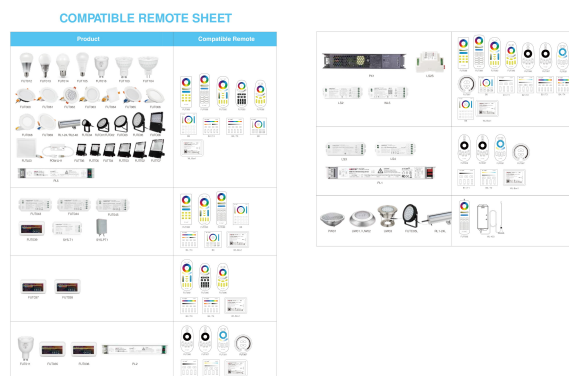

Merkmale

| Merkmal | Wert |
|-------------|----------|
| CC oder CV: | CV |
| Lichtfarbe: | Dualweiß |
| Gewicht: | 0.1 Kg |

Weitere Bilder

Signal transmitting

One strip controller can transmit the signals from the remote control to another controller within 30m, as long as there is a strip controller within 30m, the remote control distance can be limitless.

Zubehör

| Art.-Nr. | Name |
|----------|---|
| 76730 | Synergy 21 Netzteil - 12V 36W Hohlstecker |
| 147981 | Synergy 21 LED Fernbedienung RGB-WW (RGB-CCT) 8 Zonen *Milight/Miboxer* |
| 147982 | Synergy 21 LED Fernbedienung RGB-WW (RGB-CCT) 4 Zonen *Milight/Miboxer* |
| 148005 | Synergy 21 LED Fernbedienung Smart Panel RGB-WW (RGB-CCT) 4 Zonen *Milight/Miboxer* |
| 148006 | Synergy 21 LED Fernbedienung Smart Panel RGB-WW (RGB-CCT) 8 Zonen *Milight/Miboxer* |
| 157592 | Synergy 21 LED Fernbedienung Smart Panel dual white (CCT) 4-Zonen *Milight/Miboxer* |