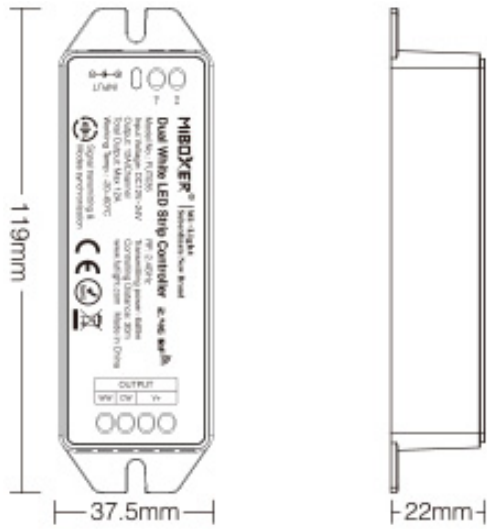

Synergy 21 LED Controller dual white (CCT) DC12/24V 4 Zonen *Milight/Miboxer*

CTA oder dual white LED Controller, für z.B. LED Strips

Product Name: 2.4GHz 4-Zone Color Temperature
LED Strip Controller
Model No.: FUT035(Upgraded)
Working Voltage: DC12V~24V
Working Temperature: -20~60°C
Output Max: 12A/Channel
Total Output: Max12A
RF: 2.4GHz
Transmitting power: 6dBm
Control Distance: 30m
Output connection: Common anode

Merkmale

| Merkmal | Wert |
|-------------|----------|
| CC oder CV: | CV |
| Lichtfarbe: | Dualweiß |
| Gewicht: | 0.1 Kg |

Weitere Bilder

Signal transmitting

One strip controller can transmit the signals from the remote control to another controller within 30m, as long as there is a strip controller within 30m, the remote control distance can be limitless.