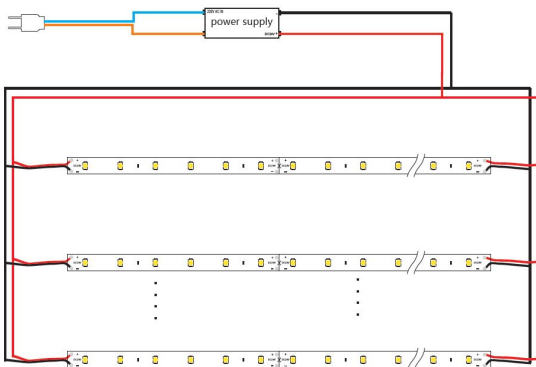

V. Connect Drawing (1) :

SYNERGY 21

Connect Drawing (2) :