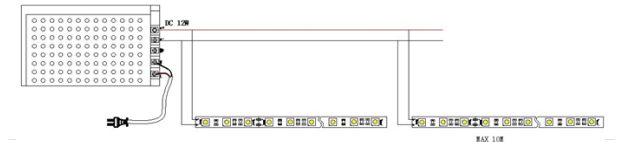

Weitere Bilder

V. Connect Drawing (1) :

SYNERGY 21

Connect Drawing (2) :

Zubehör

Art.-Nr.	Name
81069	Synergy 21 LED zub Hohlbuchse mit Schraubklemmen
81068	Synergy 21 LED zub Hohlstecker mit Schraubklemmen
81741	Synergy 21 LED Flex Strip zub. Silikonbefestigungsschelle 10er Pack
125198	Synergy 21 Netzteil - 24V 150W Mean Well IP67
174020	Synergy 21 Netzteil - 24V 100W BILTON
174654	Synergy 21 LED FLEX Strip zub. Easy Connect I shape for 1 line clear
174653	Synergy 21 LED FLEX Strip zub. Easy Connect I shape for 1 line red
174656	Synergy 21 LED FLEX Strip zub. Easy Connect I shape for 2 line clear
174655	Synergy 21 LED FLEX Strip zub. Easy Connect I shape for 2 line red
174648	Synergy 21 LED FLEX Strip zub. Easy Connect T shape for 1 line clear
174650	Synergy 21 LED FLEX Strip zub. Easy Connect T shape for 1 line clear
174647	Synergy 21 LED FLEX Strip zub. Easy Connect T shape for 1 line red
174649	Synergy 21 LED FLEX Strip zub. Easy Connect T shape for 1 line red
174652	Synergy 21 LED FLEX Strip zub. Easy Connect T shape for 2 line clear
174651	Synergy 21 LED FLEX Strip zub. Easy Connect T shape for 2 line red
174640	Synergy 21 LED FLEX Strip zub. Easy Connect MINI Strip to Wire 8mm
174614	Synergy 21 LED FLEX Strip zub. Easy Connect Strip to strip Joint 8mm
174642	Synergy 21 LED FLEX Strip zub. Easy Connect Strip to strip Joint 8mm
174605	Synergy 21 LED FLEX Strip zub. Easy Connect Strip to Wire 8mm
180906	Synergy 21 Netzteil - 24V 52W Mean Well