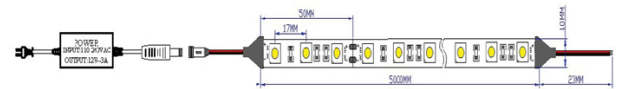

V. Connect Drawing (1) :

SYNERGY 21