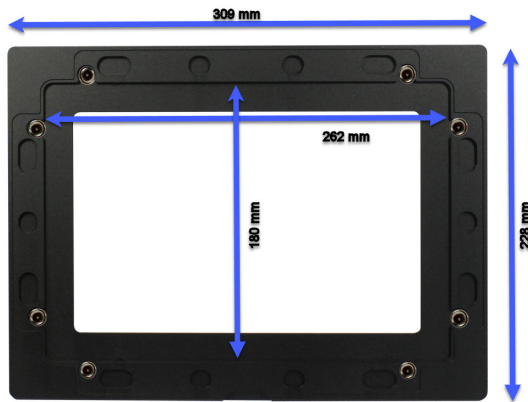

EAN CODE

Single bezel in black, wide for optional mounting frame (195007).
Cover rests on top, flush with frame and wall. Magnets screwable recessed in bezel, not protruding.

The new high-quality aluminum panels have been completely redesigned and are now flush with the mounting frame. This ensures an almost flush wall closure. The distance between the bezel and the touchscreen has been reduced to a minimum, making it easier to operate in the peripheral areas.

Additional Images

Accessories

Part No.	Name
198301	VESA Standfuß Halterung höhenverstellbar für Tablet, Display
198302	VESA Standfuß Halterung höhenverstellbar für Tablet, Display
104257	VESA Wandhalterung Flepo - omicron-1 für Tablet, Monitore
104258	VESA Wandhalterung Flepo - omicron-2 für Tablet, Monitore
146334	VESA wall mount for tablet, monitors very flat with securing
149144	VESA Adapterplatte Mini-PC an VESA Monitor-Halterung
161472	VESA Desktop Standfuß Halterung Flex für Tablet, Display, Mo
174452	VESA desktop stand mount Flex for tablet
195007	ALLNET Touch Display Tablet 10 Zoll zbh. Wandmontage Einbaurahmen für Unterputz/Hohlraum aufliegend