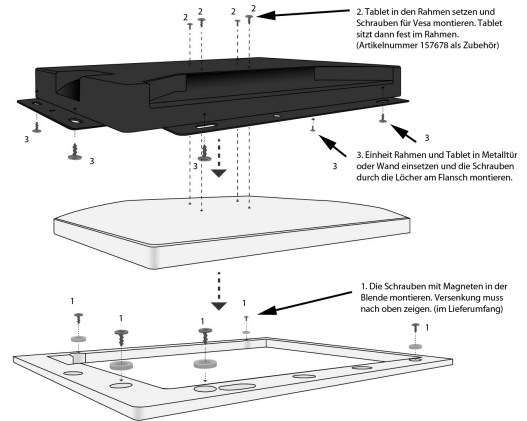

EAN CODE

Single bezel in black, wide for optional mounting frame (195007).
Cover rests on top, flush with frame and wall. Magnets screwable recessed in bezel, not protruding.

The new high-quality aluminum panels have been completely redesigned and are now flush with the mounting frame. This ensures an almost flush wall closure. The distance between the bezel and the touchscreen has been reduced to a minimum, making it easier to operate in the peripheral areas.

Additional Images

Accessories

Part No.	Name
198301	VESA Standfuß Halterung höhenverstellbar für Tablet, Display
198302	VESA Standfuß Halterung höhenverstellbar für Tablet, Display
104257	VESA Wandhalterung Flepo - omicron-1 für Tablet, Monitore
104258	VESA Wandhalterung Flepo - omicron-2 für Tablet, Monitore
146334	VESA wall mount for tablet, monitors very flat with securing
149144	VESA Adapterplatte Mini-PC an VESA Monitor-Halterung
161472	VESA Desktop Standfuß Halterung Flex für Tablet, Display, Mo
174452	VESA desktop stand mount Flex for tablet
195007	ALLNET Touch Display Tablet 10 Zoll zbh. Wandmontage Einbaurahmen für Unterputz/Hohlraum aufliegend