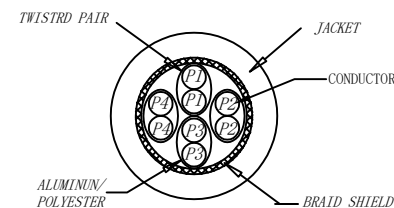

CAT.6 S/FTP LSZH TPE 250MHz ISO/IEC 11801 & EN50173-1 & ANSI/TIA-568-C.2 www.Synergy21.de CE

PIN OUT

MATERIAL LIST

NO.	PARTS NAME	SPECIFICATION STANDARD	QT' Y	REMARK
⑥	LABEL	NO DRY GLUE LABEL	1	
⑤	MINI TIE	PE MINI TIE(POSSESS METAL) COLOUR SEE THE CHART	2	
④	POLYETHYLENE BAG	SYNERGY 21 SLIP PE BAG	1	
③	CABLE	CAT.6 S/FTP 27AWG (BC*1P+AL-FOIL)*4+Braid(AL-MG) JACKET:TPE LSZH OD:6.0±0.2mm COLOUR SEE THE CHART	1	
②	Over mold	80A PVC, COLOR:SEE THE CHART	2	
①	Plug	RJ45 8P8C' S SHIELDED , THE SHELL PLATED NICKEL , PIN GOLD PLATED 3u" RED/TRANSPARENT	2	

NO.	DESCRIPTION	DATE	REV.	SYNERGY 21
Hasia	change "ROSH 2.0" to "ROSH 3.0"	2022-02-25	A6	CUSTOMER NO. ITEM NO. SEE THE CHART
	Add New Color	2019-03-14	A5	
	Increase the minimum bend radius	2018-11-30	A4	PRODUCT NAME CAT. 6 S/FTP PATCH CORD TPE LSZH manufacture country: CHINA UNIT MM
	Add moulding size	2018-06-19	A3	
	Change Moulding	2018-05-29	A2	DRAWNBY CHECKBY APPOBY DATE
	CHANGE PACKING AND BOX MARK	2018-03-12	A1	
BY	CHK	REVISION RECORD MODIFICATIONS	DATE	REV.
				SYNERGY 21 SYNERGY 21 SYNERGY 21 2015-01-20