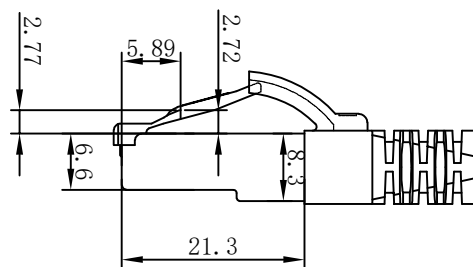

CAT.6 S/FTP LSZH TPE 250MHz ISO/IEC 11801 & EN50173-1 & ANSI/TIA-568-C.2 www.Synergy21.de CE

PIN OUT

MATERIAL LIST

NO.	PARTS NAME	SPECIFICATION STANDARD	QT' Y	REMARK
⑥	LABEL	NO DRY GLUE LABEL	1	
⑤	MINI TIE	PE MINI TIE(POSSESS METAL) COLOUR SEE THE CHART	2	
④	POLYETHYLENE BAG	SYNERGY 21 SLIP PE BAG	1	
③	CABLE	CAT.6 S/FTP 27AWG (BC*1P+AL-FOIL)*4+Braid(AL-MG) JACKET:TPE LSZH OD:6.0±0.2mm COLOUR SEE THE CHART	1	
②	Over mold	80A PVC, COLOR:SEE THE CHART	2	
①	Plug	RJ45 8P8C' S SHIELDED , THE SHELL PLATED NICKEL , PIN GOLD PLATED 3u" RED/TRANSPARENT	2	

NOTE:

- ELECTRICAL TEST:
  - 100% OPEN SHORT, MISS WIRE TEST
  - INSULATION RESISTANCE:DC 300V 10M Ohm;
  - CONTACTOR RESISTANCE:1 OHM per meter
- FLUKE TEST LIMIT:ISO11801 Channel Class E
- Working temperature:-10°C ~ + 60°C
- Storage temperature:-20°C~+75°C
- RoHS 3.0 AND REACH compliant
- TPE LSZH:Non fire retardant (Conform IEC60754-2、IEC 61034)
- Packing:Synergy21 PE Bag+Label
- Minimum of the bending radius is 60mm