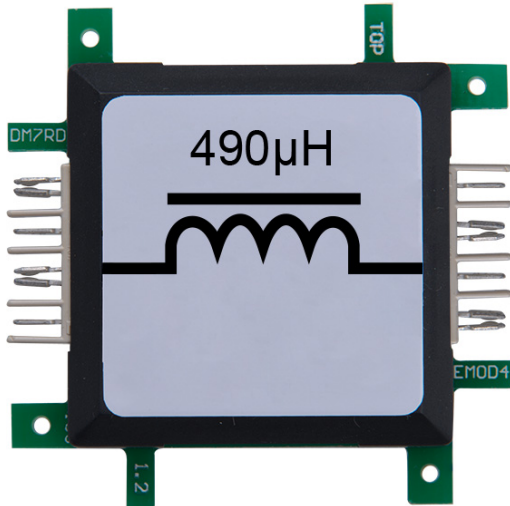

ALLNET Brick´R´knowledge Spule 270nH

EAN CODE

Accessories

Part No.	Name
118627	ALLNET Brick'r'Knowledge 9V power supply 1A with protection