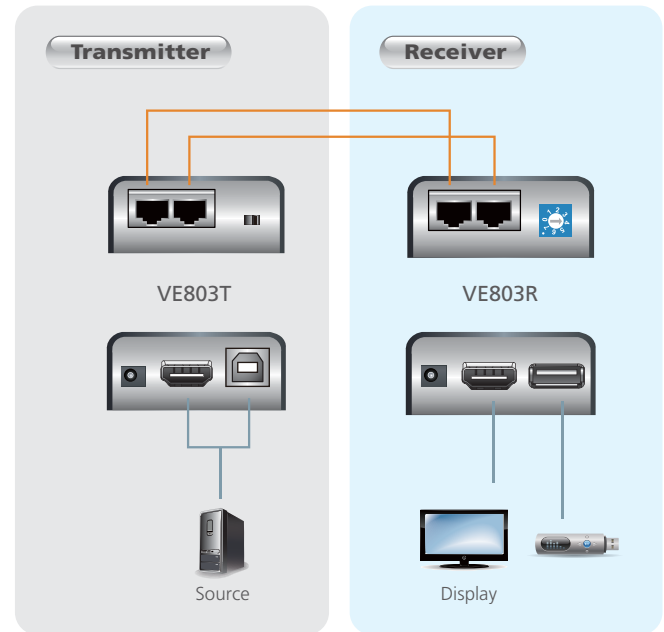

VE803

HDMI USB Extender

- The VE803 HDMI USB Extender extends an HDMI signal up to 60 meters from the HDMI source using two Cat 5e cables. It is capable of sending 1080i signals up to 60 meters and 1080p signals up to 40 meters.

The VE803 is equipped with USB connectors which allow you to extend any USB device between the units. The USB feature also provides support for touch panel control, allowing you to control the local HDMI source device from the remote display, or control the remote display through the local unit.

The VE803 is ideal for transportation centers, medical facilities, shopping malls or anywhere touch panel control or a kiosk is required. For flexibility and convenience, the VE803 local unit can be powered via the USB cable when connected to an appropriate source device. The VE803 is HDCP compliant, providing an easy and ideal HDMI extender solution for any application.

HDMI™
HIGH DEFINITION MULTIMEDIA INTERFACE

Features

- Uses two Cat 5e cables to connect the local and the remote units
- Extends 1080p by 40m; extend 1080i by 60m
- Superior video quality – HDTV resolutions of 480p, 720p, 1080i, 1080p (1920 x 1080), VGA, SVGA, XGA, SXGA, UXGA and WUXGA (1920 x 1200)
- Supports USB touch panel
- 8 segment equalization adjustment switch optimizes display quality
- Support Dolby True HD and DTS HD Master Audio
- Built-in 8KV/15KV ESD protection
- Transparent USB Support – supports all USB 2.0 full speed device (up to 12 Mbps)
- Supports wide screen formats
- HDMI (3D, Deep Color); HDCP compatible – signaling rates up to 2.25Gbits
- Powered local unit via USB cable