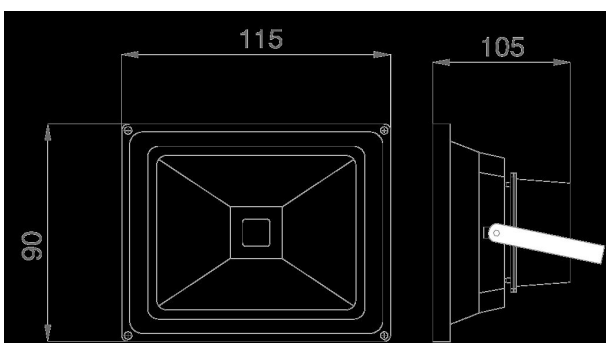

Attributes

Attribute	Value
Abstrahlwinkel:	120
Betriebstemperatur:	-25°C bis +55°C
CRI:	>80
Dimmbar:	TRIAC
Grösse:	115*90*105
LED - Gehäusefarbe:	schwarz
LED - Gehäusematerial:	Aluminium
Lichtfarbe:	blau
Schutzklasse:	IP65
Volt:	230
Weight:	0.69 Kg
Warranty:	60.00 Months

Additional Images

Accessories