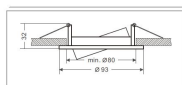

Additional Images