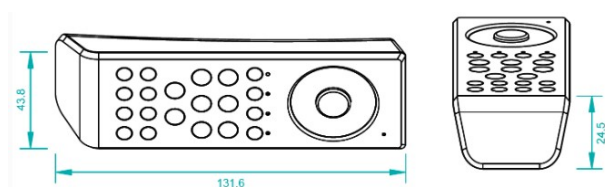

Betriebstemperatur:	-10 bis +60
Dimmbar:	ja
Weight:	0.05 Kg
Warranty:	60.00 Months

Additional Images

Accessories

Part No.	Name
111315	Synergy 21 LED Controller EOS 05 4-channel controller + CC700
112597	Synergy 21 LED Controller EOS 05 4-channel repeater
112694	Synergy 21 LED Controller EOS 05 4-channel Controller + High Power
113466	Synergy 21 LED Controller EOS 05 4-channel controller + top-hat rail
116292	Synergy 21 LED Controller EOS 05 4-channel controller + CC500
122483	Synergy 21 LED-Steuerung EOS 05 4-Kanal-Steuerung + IP66
125227	Synergy 21 LED Controller EOS 05 1-channel single color controller+power supply CC 200-1500mA 50W
125237	Synergy 21 LED Controller EOS 05 1-channel single color controller 0-10V
131267	Synergy 21 LED Controller EOS 05 AC - Triac