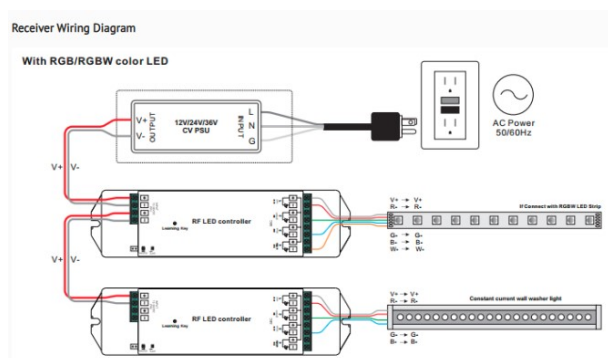

Betriebstemperatur:	-10 bis +60
Dimmbar:	ja
Weight:	0.05 Kg
Warranty:	60.00 Months

Additional Images

Accessories

Part No.	Name
111315	Synergy 21 LED Controller EOS 05 4-channel controller + CC700
112597	Synergy 21 LED Controller EOS 05 4-channel repeater
112694	Synergy 21 LED Controller EOS 05 4-channel Controller + High Power
113466	Synergy 21 LED Controller EOS 05 4-channel controller + top-hat rail
116292	Synergy 21 LED Controller EOS 05 4-channel controller + CC500
122483	Synergy 21 LED-Steuerung EOS 05 4-Kanal-Steuerung + IP66
125227	Synergy 21 LED Controller EOS 05 1-channel single color controller+power supply CC 200-1500mA 50W
125237	Synergy 21 LED Controller EOS 05 1-channel single color controller 0-10V
131267	Synergy 21 LED Controller EOS 05 AC - Triac