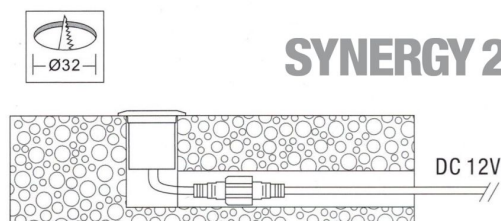

Attribute	Value
LED - Gehäusefarbe:	silber
LED - Gehäusematerial:	Edelstahl
Lichtfarbe:	neutralweiß
Lichtfarbe in Kelvin:	4200
Schutzklasse:	IP67
Volt:	12
Weight:	0.3 Kg
Warranty:	60.00 Months

Additional Images

* General Controller is used to control the RGB light.