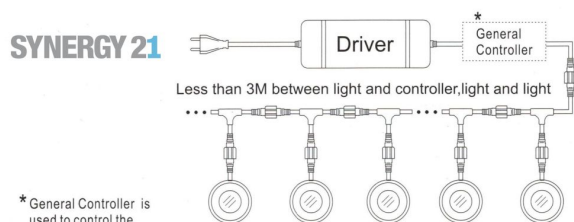

Attribute	Value
LED - Gehäusefarbe:	silber
LED - Gehäusematerial:	Edelstahl
Lichtfarbe:	neutralweiß
Lichtfarbe in Kelvin:	4200
Schutzklasse:	IP67
Volt:	12
Weight:	0.3 Kg
Warranty:	60.00 Months

Additional Images

* General Controller is used to control the RGB light.