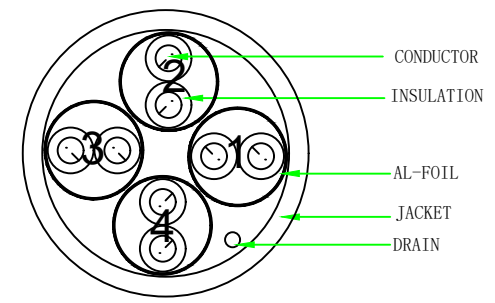

PIN OUT

NOTE:

1. Fluke Channel Test ISO 11801 channel Class Ea
2. RoHS 3.0 AND REACH compliant
3. Electrical test: 100% open short & miss wire test;
4. OPERATING TEMPERATURE: -20°C ~ 75°C
STORAGE TEMPERATURE: -10°C ~ 60°C
5. Print word: CAT6A U/FTP Patch cord with CAT7 RAW Cable 4x2x32AWG/7
TPE-LSZH ISO11801 & EN50173 & ANSI/TIA568C.2 www.synergy21.de **CE**
6. Raw cable is Cat7 up to 600Mhz
7. Packing: 1pc/synergy 21 bag+label

SYNERGY21

		CUSTOMER			ITEM NO.							
Hasia		Add the meter scale			2022-12-26	A1	PRODUCT NAME	Super slim CAT6A U/FTP Patch cord With CAT7 RAW Cable	manufacture country:	CHINA	UNIT	MM
		NEW			2022-05-13	A0	DRAWNBY	CHECKBY	APPOBY	DATE		
BY	CHK	REVISION RECORD MODIFICATIONS			DATE	REV.	SYNERGY21	SYNERGY21	SYNERGY21	2022-05-13		