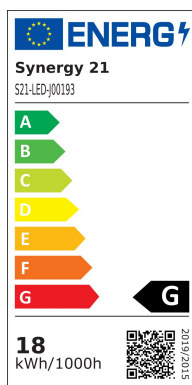

Synergy 21 LED round light transparent 18W QL ww

kwh/1000h:	18,00
Lumens:	1620
Watt:	18,0
Nominal Service Life:	35000 Std.
Switching Cycles:	50000
Opt. Ambient Temperature.:	25 °C

Synergy 21 LED round light transparent
Light-conducting lampshade: square (QL)
Connection: 200-240 V/AC
Wattage: 18 watts
Lumen: 1620 lm
CRI: >80
Light colour: warm white
Kelvin: 3000 ±200K
Operating temperature: -20° +45° C
Beam angle: 360°
Size: Ø360mm
Height: 46mm
Weight: 1200 g
Protection class: IP20 / IK05

Mounting:
Clamp block in the lamp
2 mounting screws included.

Energy efficiency class: A+
kWh/1000h: 18

Image similar

Attributes

Attribute	Value
Abstrahlwinkel:	360
Betriebstemperatur:	-20 bis +45
CRI:	>80
Dimmbar:	nein
Grösse:	360*360*46
LED - Gehäusefarbe:	transparent
LED - Gehäusematerial:	Kunststoff
Lichtfarbe:	warmweiß
Lichtfarbe in Kelvin:	3000
Lumen:	1620
Schutzklasse:	IP20
Volt:	230
Weight:	1.2 Kg
Warranty:	60.00 Months

Additional Images

Dimension

Power	A	B	C
12W	[290] 11.3"	[0163] 06.42"	[42] 1.65"
18W	[350] 13.8"	[0212] 08.35"	[46] 1.81"
24W	[390] 15.4"	[0212] 08.35"	[46] 1.81"