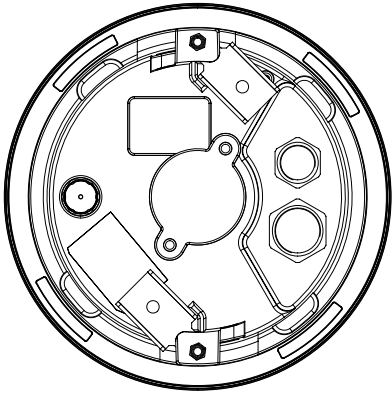

16			
15			
14			
13			
12			
11			
10			
9			
8	XND-9082RF		19.12.
7	XND-8082RF		19.12.18
6	PND-A9081RF		19.09.27
5	XND-8081RF		20.05.20
4	XND-6081RF		20.05.20
3	XND-6081F		20.05.20
2	XND-8081FZ		20.05.20
1	XND-6081FZ		20.05.20
No.	MODEL NAME		DATE

Unit: mm [inch] SCALE: 1/1 Hanwha Techwin

© Hanwha Techwin Co., Ltd. All rights reserved.