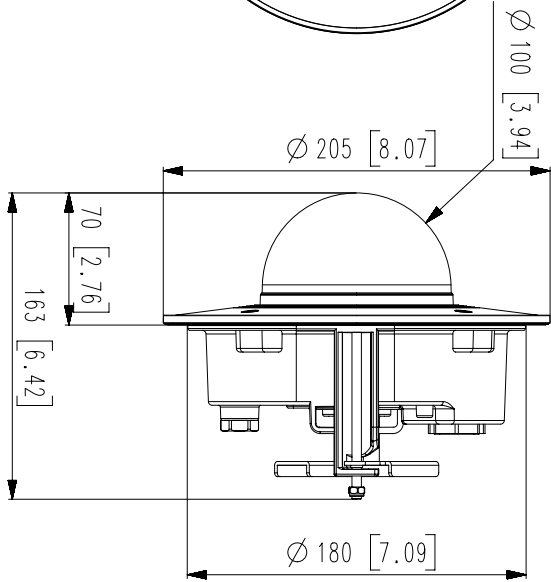

16			
15			
14			
13			
12			
11			
10			
9			
8	XND-9082RF		19.12.
7	XND-8082RF		19.12.18
6	PND-A9081RF		19.09.27
5	XND-8081RF		20.05.20
4	XND-6081RF		20.05.20
3	XND-6081F		20.05.20
2	XND-8081FZ		20.05.20
1	XND-6081FZ		20.05.20
No.	MODEL NAME		DATE

Unit: mm [inch] SCALE: 1/1 Hanwha Techwin

© Hanwha Techwin Co., Ltd. All rights reserved.