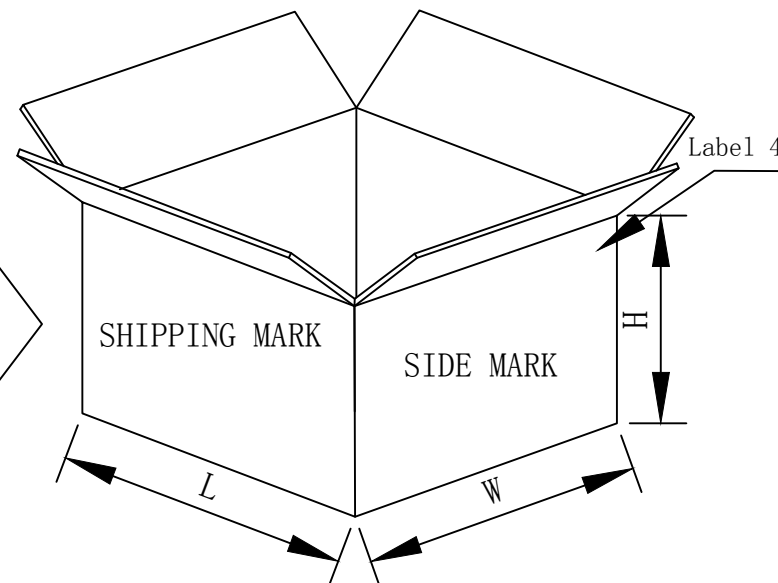

Label 4 Sample

Item No: S216700 118543
LWL-Patchkabel 0,5m, LC-LC, 50/125um, OM3, Uniboot, Synergy 21
Reach and RoHS II
10 PCS/PE CE

Label 2 Sample

217mm*217mm*220mm

450mm*450mm*250mm

LWL-Patch cable 0,5m, LC-LC, 50/125um, OM3, Uniboot, Synergy 21-
Item No: S216700 118543
Q'TY: xxxPCS