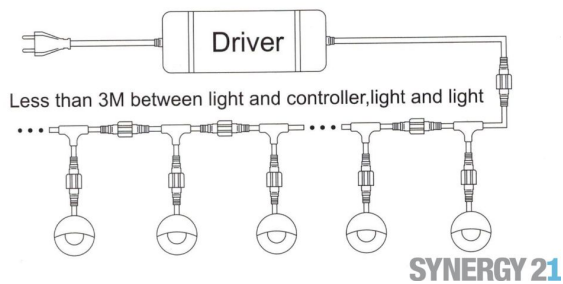

Accessories

Part No.	Name
156522	Synergy 21 LED in-ground spotlight ARGOS with solar panel inc. rechargeable battery 10W
156529	Synergy 21 ARGOS LED in-ground spotlight with solar panel
109456	Synergy 21 LED recessed floor floodlight ARGOS with power supply 12V / 3W IP67
109457	Synergy 21 LED in ground ARGOS zub power supply 12V / 8W IP67
109458	Synergy 21 LED in ground ARGOS zub power supply 12V / 30W IP67
109461	Synergy 21 LED in ground ARGOS zub extension cable IP67 1m