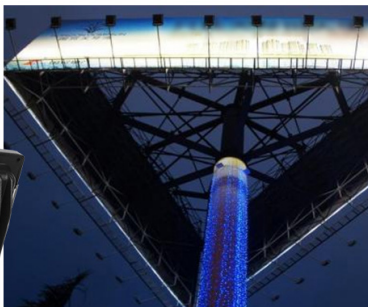

Outdoor advertisement application