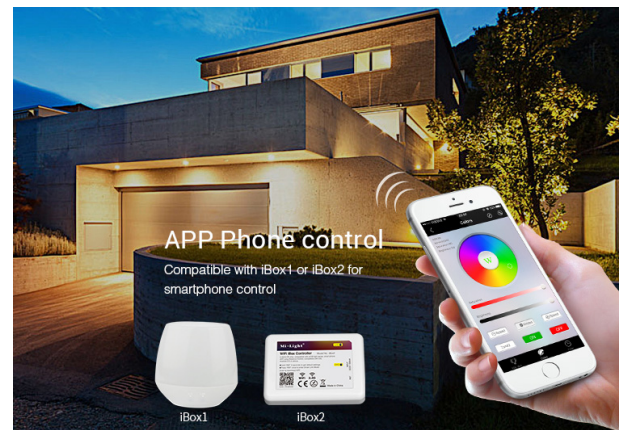

High CRI philips
LED chips