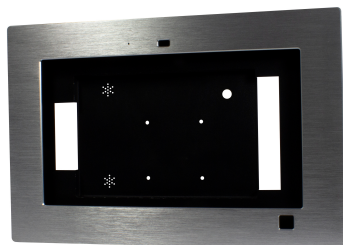

Número de artículo: 155194
Número de fabricante:
ALL_Tablet_Blende_silv_15inch

ALLNET Touch Display Tablet 15,6 inch Installation set

EAN CODE

Version 2, Modified bezel with narrower frame!!!!

bezel for 15,6" inch tablet

Color silver

The bezel is magnetically fixed on the mounting frame. The magnets must be mounted on the bezel.

Please keep in mind that the speakers of the tablet are located on the back of the tablet and thus the quality and volume of the sound options will be limited once the tablet is installed in a wall.

The tablet is screwed to the frame via the vesa mount and then mounted with it in a drywall or wooden wall. Walls are of course also possible, but are only recommended to a limited extent due to possible heat accumulation.

Imágenes adicionales

Número de artículo: 155194
Número de fabricante:
ALL_Tablet_Blende_silv_15inch

Accesorios

Número de artículo	Denominación
147352	ALLNET Touch Display Tablet 14 inch mounting frame
146334	VESA wall mount for tablet, monitors very flat with securing
104257	Flepo Soporte de pared omicron-1 VESA
104258	Flepo Soporte de pared omicron-2 VESA
142997	ALLNET Tablet Táctil 14" PoE Android 6.0
151692	ALLNET Touch Display Tablet 14 inch Installation set
186548	ALLNET ALL0488v6 Inyector PoE Gigabit PoE & PoE+ (15.4W/30W)
157678	ALLNET Touch Display Tablet zbh. Schrauben Set 4xM3 u. 4xM4 zur Befestigung an Vesa Halterung
198301	VESA Soporte ajustable en altura, negro
198302	VESA Soporte ajustable en altura, blanco
149144	VESA Soporte adaptador para Mini-PC a Monitor
161472	VESA Desktop Standfuß Halterung Flex für Tablet, Display, Mo
174452	VESA desktop stand mount Flex for tablet