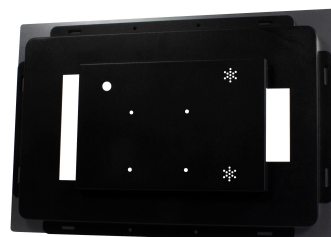

Número de artículo: 155194
Número de fabricante:
ALL_Tablet_Blende_silv_15inch

ALLNET Touch Display Tablet 15,6 inch Installation set

EAN CODE

Version 2, Modified bezel with narrower frame!!!!

bezel for 15,6" inch tablet

Color silver

The bezel is magnetically fixed on the mounting frame. The magnets must be mounted on the bezel.

Please keep in mind that the speakers of the tablet are located on the back of the tablet and thus the quality and volume of the sound options will be limited once the tablet is installed in a wall.

The tablet is screwed to the frame via the vesa mount and then mounted with it in a drywall or wooden wall. Walls are of course also possible, but are only recommended to a limited extent due to possible heat accumulation.

Imágenes adicionales

Número de artículo: 155194
Número de fabricante:
ALL_Tablet_Blende_silv_15inch

Accesorios

Número de artículo	Denominación
147352	ALLNET Touch Display Tablet 14 inch mounting frame
146334	VESA wall mount for tablet, monitors very flat with securing
104257	Flepo Soporte de pared omicron-1 VESA
104258	Flepo Soporte de pared omicron-2 VESA
142997	ALLNET Tablet Táctil 14" PoE Android 6.0
151692	ALLNET Touch Display Tablet 14 inch Installation set
186548	ALLNET ALL0488v6 Inyector PoE Gigabit PoE & PoE+ (15.4W/30W)
157678	ALLNET Touch Display Tablet zbh. Schrauben Set 4xM3 u. 4xM4 zur Befestigung an Vesa Halterung
198301	VESA Soporte ajustable en altura, negro
198302	VESA Soporte ajustable en altura, blanco
149144	VESA Soporte adaptador para Mini-PC a Monitor
161472	VESA Desktop Standfuß Halterung Flex für Tablet, Display, Mo
174452	VESA desktop stand mount Flex for tablet