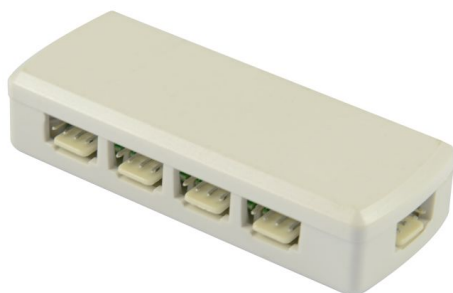

## Synergy 21 LED in-ground spotlight ARGOS with distributor IP54 RGB

An additional distributor  
requires the connection cable #109421

### Attributes

Attribute	Value
LED - Gehäusefarbe:	weiß
Lichtfarbe:	RGB
Weight:	0.1 Kg

### Accessories

Part No.	Name
109415	Synergy 21 LED recessed floor spotlight ARGOS with power supply 12V /
109416	Synergy 21 ARGOS LED in-ground spotlight with RGB controller