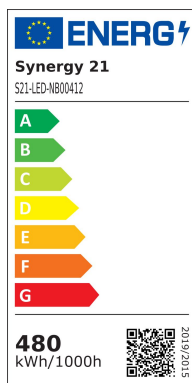

## Synergy 21 LED object/stadium spotlight Hyperion with 90° lens

kwh/1000h:	480,00
Lumens:	79200
Watt:	480,0
Nominal Service Life:	35000 Std.
Switching Cycles:	50000
Opt. Ambient Temperature.:	25 °C

Replacement lens 90°

### Attributes

Attribute	Value
Abstrahlwinkel:	90
Weight:	0.1 Kg
Warranty:	24.00 Months