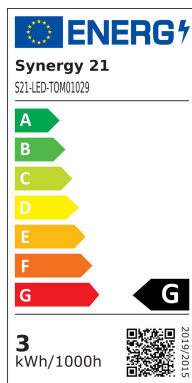

Synergy 21 LED garden spot 3W cw

SYNERGY 21

kwh/1000h:	3,00
Lumens:	240
Watt:	3,0
Nominal Service Life:	35000 Std.
Switching Cycles:	15000
Opt. Ambient Temperature.:	25 °C

Operating voltage: AC 230V
LED: 3*1Watt high-power chip
Beam angle: 30°
Lumen: 240lm, 80lm/Watt
Cool white: 6800K
CRI: Ra>80
Housing: Painted metal
Operating temperature: -40°C to +55°C
Swivelling: 240°
Protection class: IP65 (water jet resistant)
Total height: 14 cm
Base plate diameter: 6.3 cm
Weight: 0.4 kg
Connection cable: 2.5 metres

Energy efficiency class: A++
kWh/1000h: 3