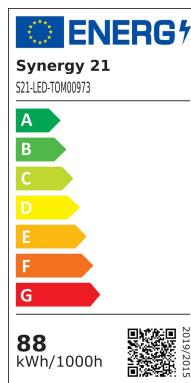

## Synergy 21 LED SMD Power LED Chip 80W cool white

kwh/1000h:	88,00
Lumens:	8100
Watt:	80,0
Nominal Service Life:	35000 Std.
Switching Cycles:	50000
Opt. Ambient Temperature.:	25 °C

Power LED  
80 Watt cool white 6250K  $\pm$ 250  
26-30V, 2800mA (8\*10)  
8100-8200LM

Energy efficiency class: A+  
kWh/1000h: 88

## Attributes

Attribute	Value
Ampere:	2.80
Lichtfarbe:	kaltweiß
Lichtfarbe in Kelvin:	6250
Lumen:	8100-8200
Weight:	0.1 Kg
Warranty:	60.00 Months