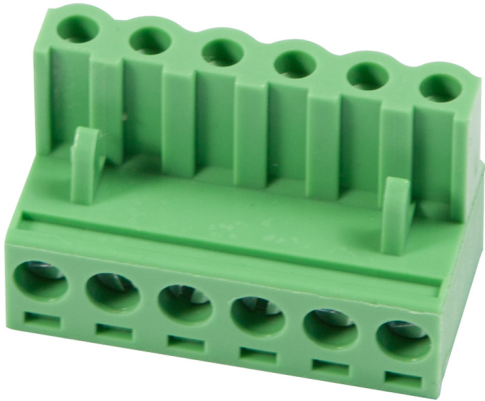

Synergy 21 LED to screw terminal KEFA (Phoenix® compatible) connector 6 F

6-pole screw terminal (plastic)
Max. load 10A /240 V
Suitable for Synergy21 LED Strips, etc.

Weight: 7 gramms

Additional Images

Phoenix male

Phoenix female