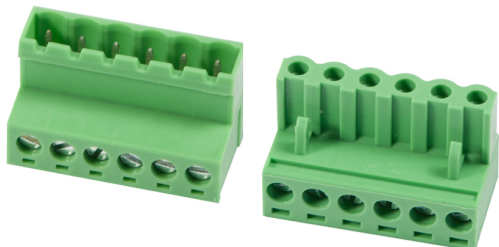

Synergy 21 LED to screw terminal KEFA (Phoenix® compatible) connector 6 F

6-pole screw terminal (plastic)
Max. load 10A /240 V
Suitable for Synergy21 LED Strips, etc.

Weight: 7 gramms

Additional Images

Phoenix male

Phoenix female