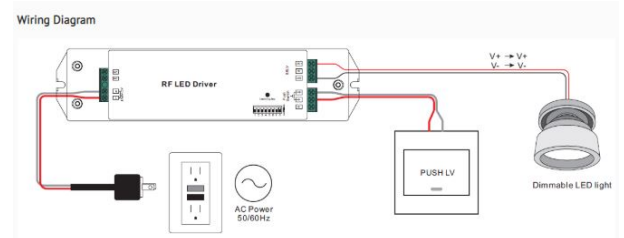

Accessories

Part No.	Name
116369	Synergy 21 LED Controller EOS 05 Wanddimmer dual weiß (CCT)
126643	Synergy 21 LED Controller EOS 05 Handsender dual 2 dual weiß (CCT)
123041	Synergy 21 LED Controller EOS 05 WLAN Controller Master Router
147265	Netzkabel 230V Schutzkontakt CEE7(Stecker)->Open End mit Adernendhülsen, 1,8m,Black